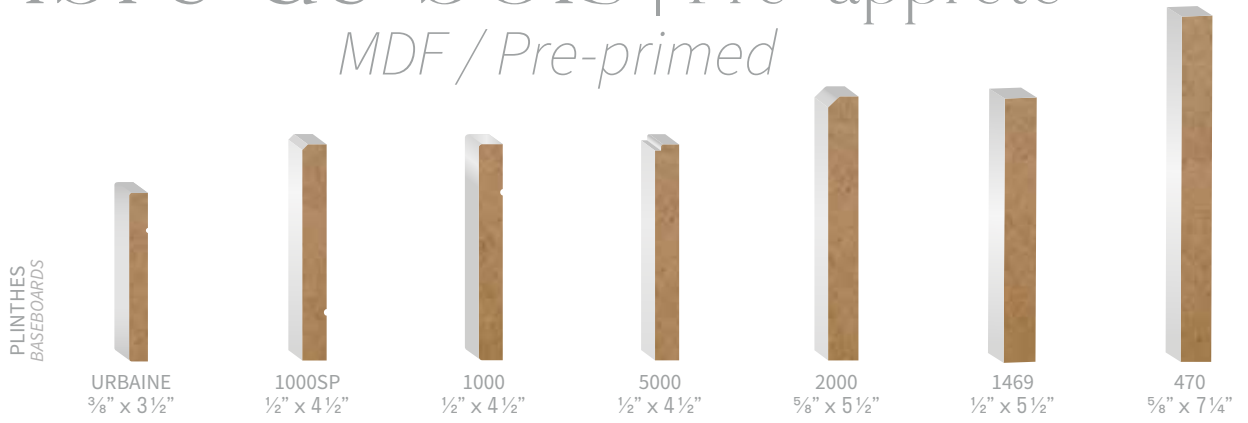

collection zen

collection standard

Pin jointé

Jointed Pine

PLINTHES BASEBOARDS

RÉGULIÈRE
5/16" x 3 3/8"

RÉGULIÈRE
5/16" x 4 1/8"

COLONIALE
5/16" x 3 1/8"