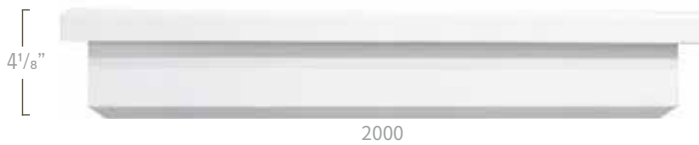

Boiseries architecturales

Architectural Mouldings

TÊTES FRANÇAISES
DOOR HEADS

SEUILS DE FENÊTRES
WINDOW SILLS