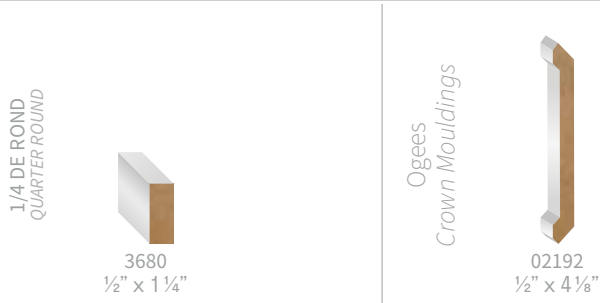

collection zen

collection standard

Pin jointé

Jointed Pine

PLINTHES BASEBOARDS

RÉGULIÈRE
5/16" x 3 3/8"

RÉGULIÈRE
5/16" x 4 1/8"

COLONIALE
5/16" x 3 1/8"