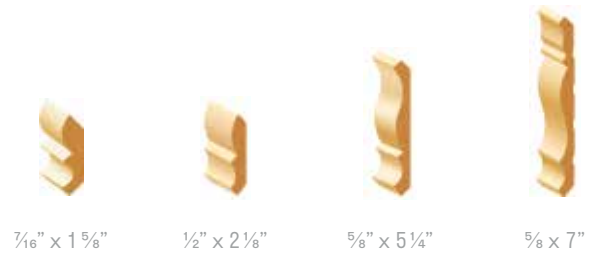

COLONIALE
5/16" x 4 1/8"

FONTAINE
3/8" x 4 1/8"

VICTORIENNE
3/4" x 5 1/2"

CADRAGES CASINGS

RÉGULIER
3/8" x 2 1/8"

RÉGULIER
7/16" x 2 1/2"

COLONIAL
3/8" x 2 1/8"

COLONIAL
3/8" x 2 1/2"

VICTORIEN
3/4" x 3 1/2"

1/4 DE ROND QUARTER ROUND

1000
1/2" x 3/4"

QRPJ 1234
7/16" x 1 1/16"

1000SP
7/16" x 1 1/16"

2000
1/2" x 1/2"

ogees Crown Mouldings

7/16" x 1 5/8"