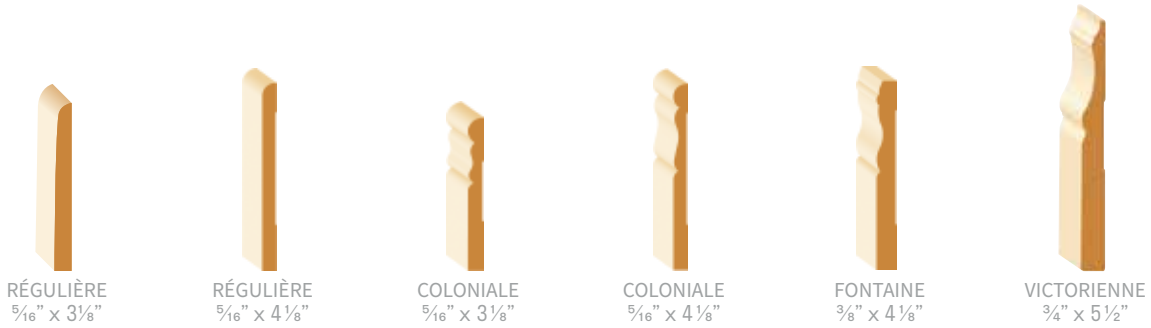

collection zen

collection standard

Pin jointé

Jointed Pine

PLINTHES BASEBOARDS

RÉGULIÈRE
5/16" x 3 3/8"

RÉGULIÈRE
5/16" x 4 1/8"

COLONIALE
5/16" x 3 1/8"

COLONIALE
5/16" x 4 1/8"

FONTAINE
3/8" x 4 1/8"

VICTORIENNE
3/4" x 5 1/2"

CADRAGES CASINGS

RÉGULIER
3/8" x 2 1/8"

RÉGULIER
7/16" x 2 1/2"

COLONIAL
3/8" x 2 1/8"

COLONIAL
3/8" x 2 1/2"