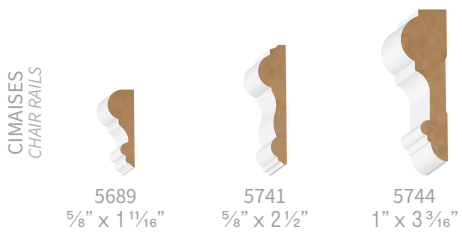

collection zen

collection standard

Pin jointé

Jointed Pine

PLINTHES BASEBOARDS

RÉGULIÈRE
5/16" x 3 3/8"

RÉGULIÈRE
5/16" x 4 1/8"

COLONIALE
5/16" x 3 1/8"