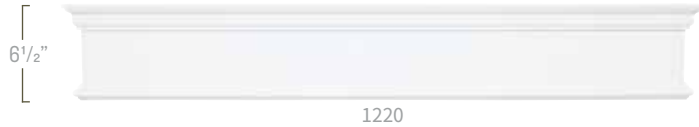

Boiseries architecturales

Architectural Mouldings

TÊTES FRANÇAISES
DOOR HEADS

SEUILS DE FENÊTRES
WINDOW SILLS