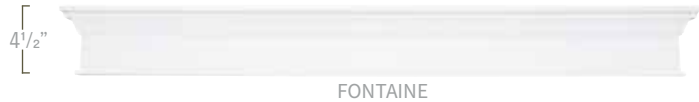

Boiseries architecturales

Architectural Mouldings

TÊTES FRANÇAISES
DOOR HEADS

SEUILS DE FENÊTRES
WINDOW SILLS