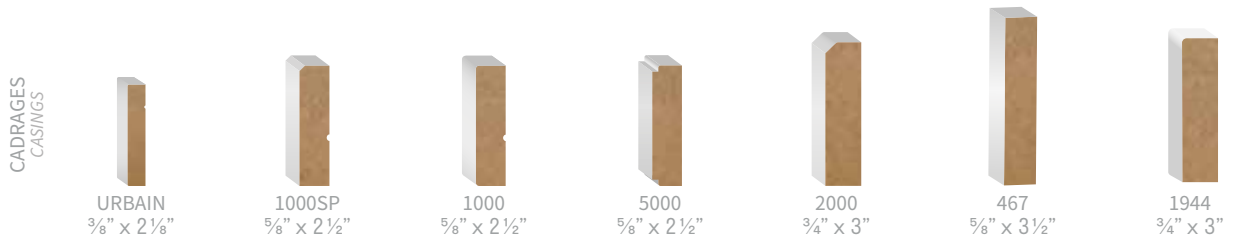

collection zen

collection standard

Pin jointé

Jointed Pine

PLINTHES BASEBOARDS

RÉGULIÈRE
5/16" x 3 3/8"

RÉGULIÈRE
5/16" x 4 1/8"

COLONIALE
5/16" x 3 1/8"