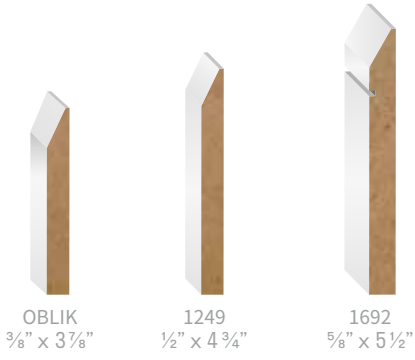

collection zen

collection standard

Pin jointé

Jointed Pine

PLINTHES BASEBOARDS

RÉGULIÈRE
5/16" x 3 3/8"

RÉGULIÈRE
5/16" x 4 1/8"

COLONIALE
5/16" x 3 1/8"

COLONIALE
5/16" x 4 1/8"

FONTAINE
3/8" x 4 1/8"

VICTORIENNE
3/4" x 5 1/2"

CADRAGES CASINGS

RÉGULIER
3/8" x 2 1/8"

RÉGULIER
7/16" x 2 1/2"

COLONIAL
3/8" x 2 1/8"

COLONIAL
3/8" x 2 1/2"