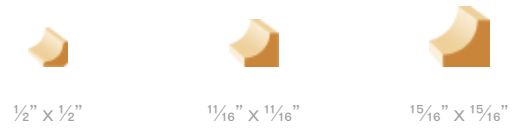

1221
3/4" x 1 23/32"

1220
1" x 1 23/32"

CIMAISES CHAIR RAILS

1 1/16" x 1 11/16"

1" x 2 1/2"

GORGE COVE

1/2" x 1/2"

1 1/16" x 1 1/16"