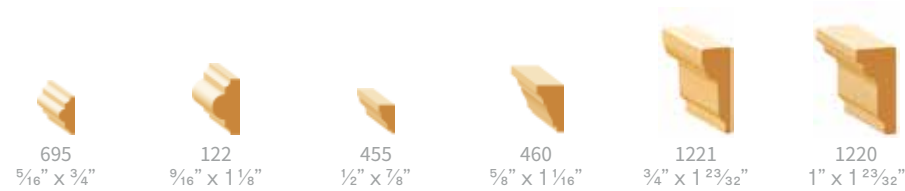

MOULURES DÉCO DECORATIVE MOULDINGS

695
5/16" x 3/4"

122
9/16" x 1 1/8"

455
1/2" x 7/8"

460
5/8" x 1 1/16"

1221
3/4" x 1 23/32"

1220
1" x 1 23/32"