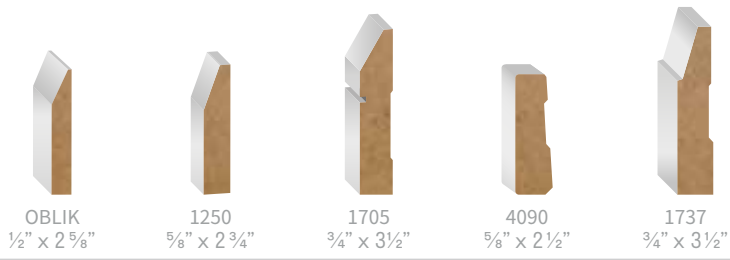

collection zen

collection standard

Pin jointé

Jointed Pine

PLINTHES BASEBOARDS

RÉGULIÈRE
5/16" x 3 3/8"

RÉGULIÈRE
5/16" x 4 1/8"

COLONIALE
5/16" x 3 1/8"