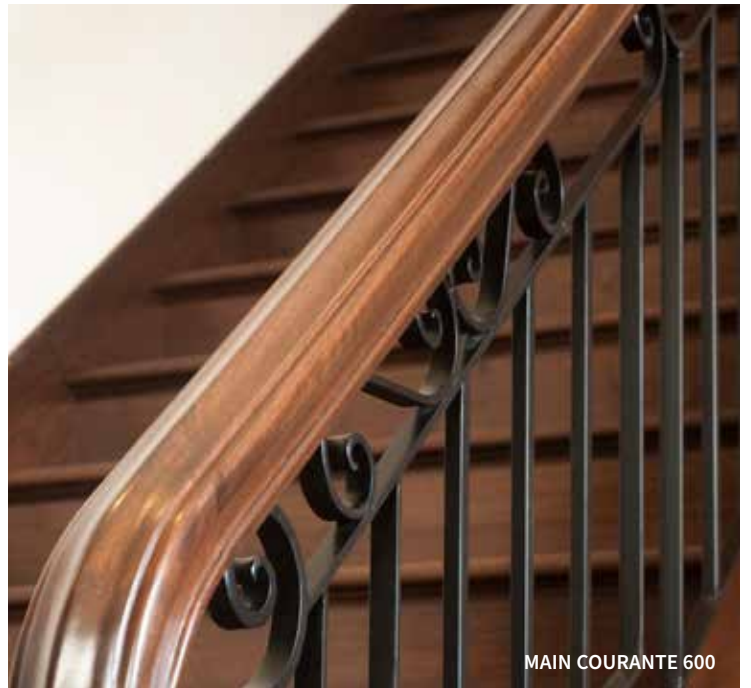

MAIN COURANTE 600