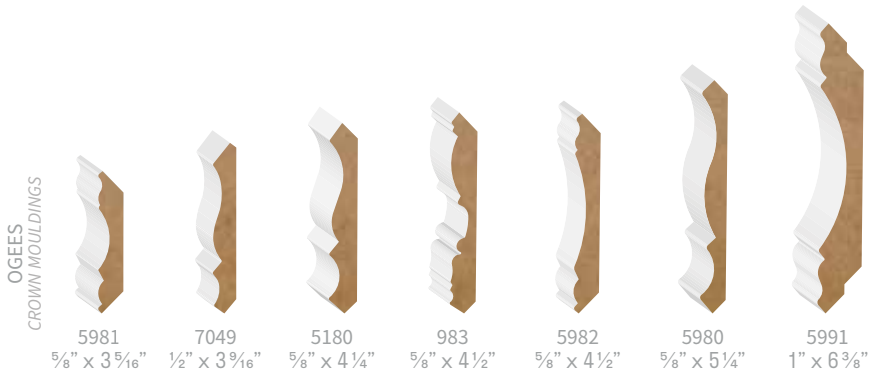

collection zen

collection standard

Pin jointé

Jointed Pine

PLINTHES BASEBOARDS

RÉGULIÈRE
5/16" x 3 3/8"

RÉGULIÈRE
5/16" x 4 1/8"

COLONIALE
5/16" x 3 1/8"