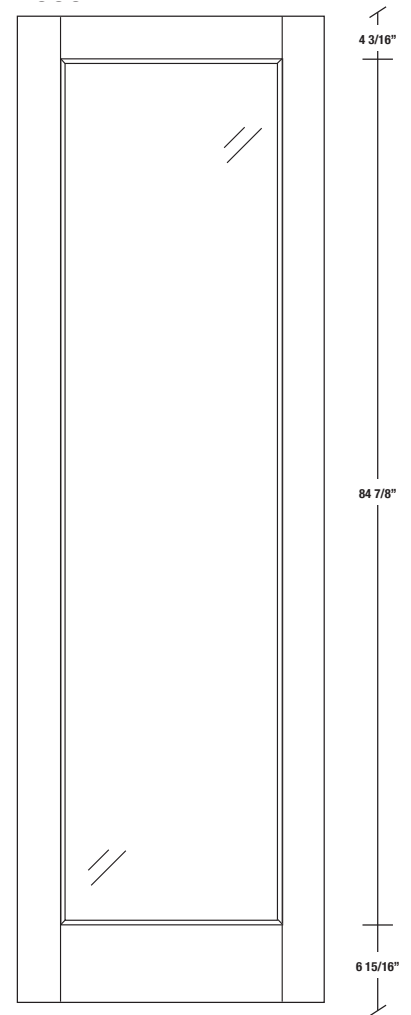

FICHE TECHNIQUE - SPEC SHEET

INTERMAT
PORTES, ESCALIERS ET BOISERIES

Porte française / French Door

Modèle / Model

1000

LARGEURS			
36"	4 3/16"	27 5/8"	4 3/16"
34"	4 3/16"	25 5/8"	4 3/16"
32"	4 3/16"	23 5/8"	4 3/16"
30"	4 3/16"	21 5/8"	4 3/16"
28"	4 3/16"	19 5/8"	4 3/16"
26"	4 3/16"	17 5/8"	4 3/16"
24"	4 3/16"	15 5/8"	4 3/16"
22"	4 3/16"	13 5/8"	4 3/16"
20"	4 3/16"	11 5/8"	4 3/16"
18"	4 3/16"	9 5/8"	4 3/16"
16"	4 3/16"	7 5/8"	4 3/16"

LARGEURS			
36"	4 3/16"	27 5/8"	4 3/16"
34"	4 3/16"	25 5/8"	4 3/16"
32"	4 3/16"	23 5/8"	4 3/16"
30"	4 3/16"	21 5/8"	4 3/16"
28"	4 3/16"	19 5/8"	4 3/16"
26"	4 3/16"	17 5/8"	4 3/16"
24"	4 3/16"	15 5/8"	4 3/16"
22"	4 3/16"	13 5/8"	4 3/16"
20"	4 3/16"	11 5/8"	4 3/16"
18"	4 3/16"	9 5/8"	4 3/16"
16"	4 3/16"	7 5/8"	4 3/16"