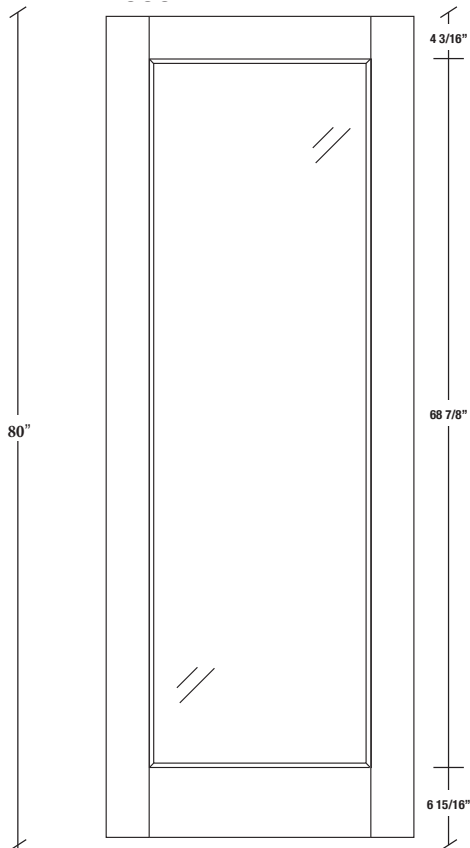

FICHE TECHNIQUE - SPEC SHEET

INTERMAT
PORTES, ESCALIERS ET BOISERIES

Porte française / French Door

Modèle / Model

1000

LARGEURS			
36"	4 3/16"	27 5/8"	4 3/16"
34"	4 3/16"	25 5/8"	4 3/16"
32"	4 3/16"	23 5/8"	4 3/16"
30"	4 3/16"	21 5/8"	4 3/16"
28"	4 3/16"	19 5/8"	4 3/16"
26"	4 3/16"	17 5/8"	4 3/16"
24"	4 3/16"	15 5/8"	4 3/16"
22"	4 3/16"	13 5/8"	4 3/16"
20"	4 3/16"	11 5/8"	4 3/16"
18"	4 3/16"	9 5/8"	4 3/16"
16"	4 3/16"	7 5/8"	4 3/16"

LARGEURS			
36"	4 3/16"	27 5/8"	4 3/16"
34"	4 3/16"	25 5/8"	4 3/16"
32"	4 3/16"	23 5/8"	4 3/16"
30"	4 3/16"	21 5/8"	4 3/16"
28"	4 3/16"	19 5/8"	4 3/16"
26"	4 3/16"	17 5/8"	4 3/16"
24"	4 3/16"	15 5/8"	4 3/16"
22"	4 3/16"	13 5/8"	4 3/16"
20"	4 3/16"	11 5/8"	4 3/16"
18"	4 3/16"	9 5/8"	4 3/16"
16"	4 3/16"	7 5/8"	4 3/16"