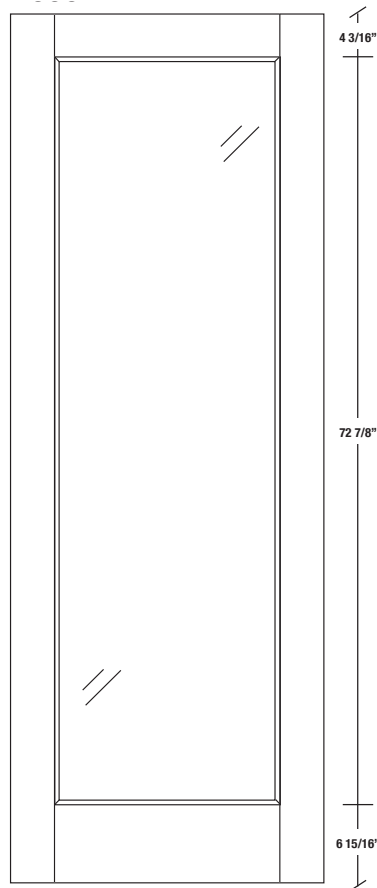

FICHE TECHNIQUE - SPEC SHEET

INTERMAT
PORTES, ESCALIERS ET BOISERIES

Porte française / French Door

Modèle / Model

1000

LARGEURS			
36"	4 3/16"	27 5/8"	4 3/16"
34"	4 3/16"	25 5/8"	4 3/16"
32"	4 3/16"	23 5/8"	4 3/16"
30"	4 3/16"	21 5/8"	4 3/16"
28"	4 3/16"	19 5/8"	4 3/16"
26"	4 3/16"	17 5/8"	4 3/16"
24"	4 3/16"	15 5/8"	4 3/16"
22"	4 3/16"	13 5/8"	4 3/16"
20"	4 3/16"	11 5/8"	4 3/16"
18"	4 3/16"	9 5/8"	4 3/16"
16"	4 3/16"	7 5/8"	4 3/16"

LARGEURS			
36"	4 3/16"	27 5/8"	4 3/16"
34"	4 3/16"	25 5/8"	4 3/16"
32"	4 3/16"	23 5/8"	4 3/16"
30"	4 3/16"	21 5/8"	4 3/16"
28"	4 3/16"	19 5/8"	4 3/16"
26"	4 3/16"	17 5/8"	4 3/16"
24"	4 3/16"	15 5/8"	4 3/16"
22"	4 3/16"	13 5/8"	4 3/16"
20"	4 3/16"	11 5/8"	4 3/16"
18"	4 3/16"	9 5/8"	4 3/16"
16"	4 3/16"	7 5/8"	4 3/16"