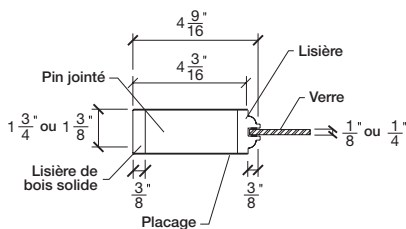

FICHE TECHNIQUE - SPEC SHEET

INTERMAT
PORTES, ESCALIERS ET BOISERIES

Porte française / French Door

Modèle / Model

1000

LARGEURS			
36"	4 3/16"	27 5/8"	4 3/16"
34"	4 3/16"	25 5/8"	4 3/16"
32"	4 3/16"	23 5/8"	4 3/16"
30"	4 3/16"	21 5/8"	4 3/16"
28"	4 3/16"	19 5/8"	4 3/16"
26"	4 3/16"	17 5/8"	4 3/16"
24"	4 3/16"	15 5/8"	4 3/16"
22"	4 3/16"	13 5/8"	4 3/16"
20"	4 3/16"	11 5/8"	4 3/16"
18"	4 3/16"	9 5/8"	4 3/16"
16"	4 3/16"	7 5/8"	4 3/16"

LARGEURS			
36"	4 3/16"	27 5/8"	4 3/16"
34"	4 3/16"	25 5/8"	4 3/16"
32"	4 3/16"	23 5/8"	4 3/16"
30"	4 3/16"	21 5/8"	4 3/16"
28"	4 3/16"	19 5/8"	4 3/16"
26"	4 3/16"	17 5/8"	4 3/16"
24"	4 3/16"	15 5/8"	4 3/16"
22"	4 3/16"	13 5/8"	4 3/16"
20"	4 3/16"	11 5/8"	4 3/16"
18"	4 3/16"	9 5/8"	4 3/16"
16"	4 3/16"	7 5/8"	4 3/16"