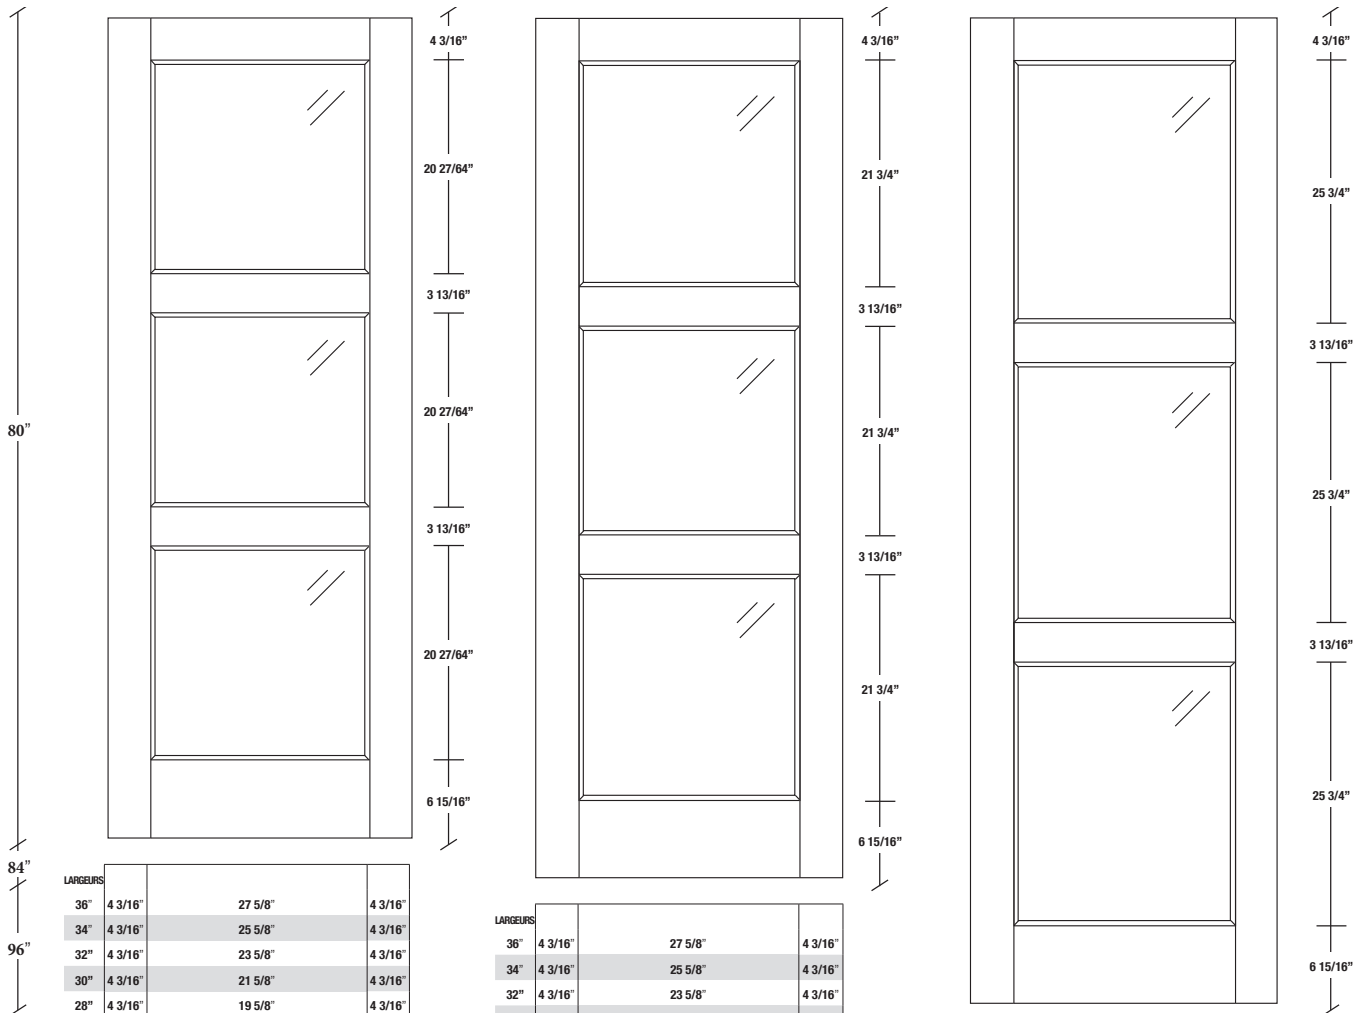

FICHE TECHNIQUE - SPEC SHEET

INTERMAT
PORTES, ESCALIERS ET BOISERIES

Porte française / French Door

Modèle / Model

303H

LARGEURS			
36"	4 3/16"	27 5/8"	4 3/16"
34"	4 3/16"	25 5/8"	4 3/16"
32"	4 3/16"	23 5/8"	4 3/16"
30"	4 3/16"	21 5/8"	4 3/16"
28"	4 3/16"	19 5/8"	4 3/16"
26"	4 3/16"	17 5/8"	4 3/16"
24"	4 3/16"	15 5/8"	4 3/16"
22"	4 3/16"	13 5/8"	4 3/16"
20"	4 3/16"	11 5/8"	4 3/16"
18"	4 3/16"	9 5/8"	4 3/16"
16"	4 3/16"	7 5/8"	4 3/16"

LARGEURS			
36"	4 3/16"	27 5/8"	4 3/16"
34"	4 3/16"	25 5/8"	4 3/16"
32"	4 3/16"	23 5/8"	4 3/16"
30"	4 3/16"	21 5/8"	4 3/16"
28"	4 3/16"	19 5/8"	4 3/16"
26"	4 3/16"	17 5/8"	4 3/16"
24"	4 3/16"	15 5/8"	4 3/16"
22"	4 3/16"	13 5/8"	4 3/16"
20"	4 3/16"	11 5/8"	4 3/16"
18"	4 3/16"	9 5/8"	4 3/16"
16"	4 3/16"	7 5/8"	4 3/16"