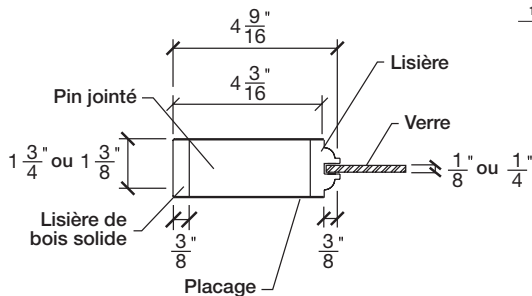

FICHE TECHNIQUE - SPEC SHEET

INTERMAT
PORTES, ESCALIERS ET BOISERIES

Porte française / French Door

Modèle / Model

303H

LARGEURS			
36"	4 3/16"	27 5/8"	4 3/16"
34"	4 3/16"	25 5/8"	4 3/16"
32"	4 3/16"	23 5/8"	4 3/16"
30"	4 3/16"	21 5/8"	4 3/16"
28"	4 3/16"	19 5/8"	4 3/16"
26"	4 3/16"	17 5/8"	4 3/16"
24"	4 3/16"	15 5/8"	4 3/16"
22"	4 3/16"	13 5/8"	4 3/16"
20"	4 3/16"	11 5/8"	4 3/16"
18"	4 3/16"	9 5/8"	4 3/16"
16"	4 3/16"	7 5/8"	4 3/16"

LARGEURS			
36"	4 3/16"	27 5/8"	4 3/16"
34"	4 3/16"	25 5/8"	4 3/16"
32"	4 3/16"	23 5/8"	4 3/16"
30"	4 3/16"	21 5/8"	4 3/16"
28"	4 3/16"	19 5/8"	4 3/16"
26"	4 3/16"	17 5/8"	4 3/16"
24"	4 3/16"	15 5/8"	4 3/16"
22"	4 3/16"	13 5/8"	4 3/16"
20"	4 3/16"	11 5/8"	4 3/16"
18"	4 3/16"	9 5/8"	4 3/16"
16"	4 3/16"	7 5/8"	4 3/16"