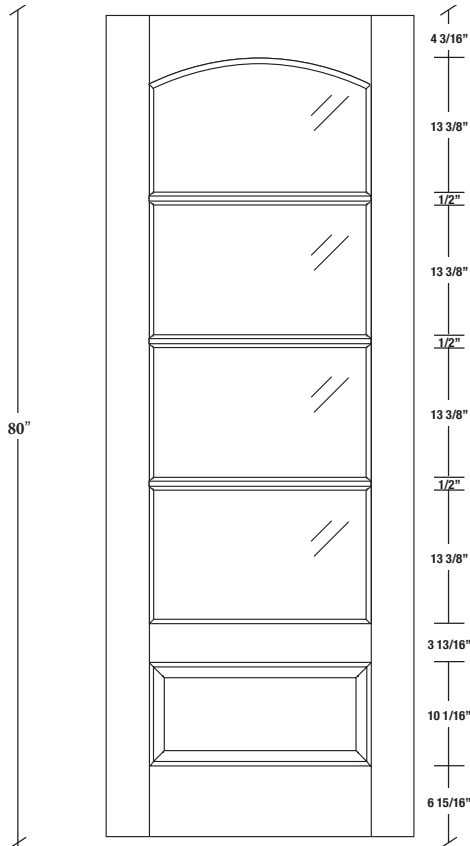

FICHE TECHNIQUE - SPEC SHEET

Porte française / French Door

Modèle / Model

304C

INTERMAT

PORTES, ESCALIERS ET BOISERIES

LARGEURS			
36"	4 3/16"	27 5/8"	4 3/16"
34"	4 3/16"	25 5/8"	4 3/16"
32"	4 3/16"	23 5/8"	4 3/16"
30"	4 3/16"	21 5/8"	4 3/16"
28"	4 3/16"	19 5/8"	4 3/16"
26"	4 3/16"	17 5/8"	4 3/16"
24"	4 3/16"	15 5/8"	4 3/16"
22"	4 3/16"	13 5/8"	4 3/16"
20"	4 3/16"	11 5/8"	4 3/16"
18"	4 3/16"	9 5/8"	4 3/16"
16"	4 3/16"	7 5/8"	4 3/16"

LARGEURS			
36"	4 3/16"	27 5/8"	4 3/16"
34"	4 3/16"	25 5/8"	4 3/16"
32"	4 3/16"	23 5/8"	4 3/16"
30"	4 3/16"	21 5/8"	4 3/16"
28"	4 3/16"	19 5/8"	4 3/16"
26"	4 3/16"	17 5/8"	4 3/16"
24"	4 3/16"	15 5/8"	4 3/16"
22"	4 3/16"	13 5/8"	4 3/16"
20"	4 3/16"	11 5/8"	4 3/16"
18"	4 3/16"	9 5/8"	4 3/16"
16"	4 3/16"	7 5/8"	4 3/16"