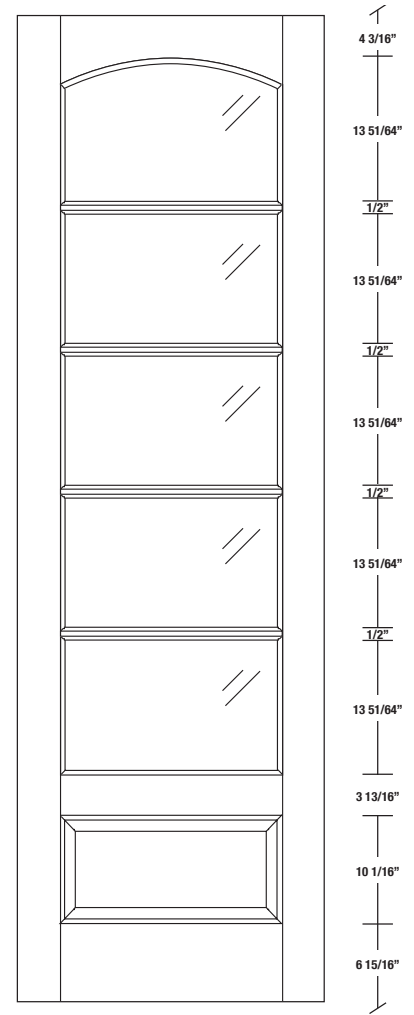

FICHE TECHNIQUE - SPEC SHEET

Porte française / French Door

Modèle / Model

304C

INTERMAT

PORTES, ESCALIERS ET BOISERIES

LARGEURS			
36"	4 3/16"	27 5/8"	4 3/16"
34"	4 3/16"	25 5/8"	4 3/16"
32"	4 3/16"	23 5/8"	4 3/16"
30"	4 3/16"	21 5/8"	4 3/16"
28"	4 3/16"	19 5/8"	4 3/16"
26"	4 3/16"	17 5/8"	4 3/16"
24"	4 3/16"	15 5/8"	4 3/16"
22"	4 3/16"	13 5/8"	4 3/16"
20"	4 3/16"	11 5/8"	4 3/16"
18"	4 3/16"	9 5/8"	4 3/16"
16"	4 3/16"	7 5/8"	4 3/16"

LARGEURS			
36"	4 3/16"	27 5/8"	4 3/16"
34"	4 3/16"	25 5/8"	4 3/16"
32"	4 3/16"	23 5/8"	4 3/16"
30"	4 3/16"	21 5/8"	4 3/16"
28"	4 3/16"	19 5/8"	4 3/16"
26"	4 3/16"	17 5/8"	4 3/16"
24"	4 3/16"	15 5/8"	4 3/16"
22"	4 3/16"	13 5/8"	4 3/16"
20"	4 3/16"	11 5/8"	4 3/16"
18"	4 3/16"	9 5/8"	4 3/16"
16"	4 3/16"	7 5/8"	4 3/16"

BATTANT

BARROTIN

BATTANT

PANNEAU 5/8"

* Placage de bois sur portes à essence seulement