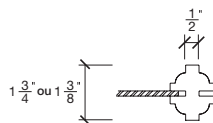

FICHE TECHNIQUE - SPEC SHEET

Porte française / French Door

Modèle / Model

304C

INTERMAT

PORTES, ESCALIERS ET BOISERIES

LARGEURS			
36"	4 3/16"	27 5/8"	4 3/16"
34"	4 3/16"	25 5/8"	4 3/16"
32"	4 3/16"	23 5/8"	4 3/16"
30"	4 3/16"	21 5/8"	4 3/16"
28"	4 3/16"	19 5/8"	4 3/16"
26"	4 3/16"	17 5/8"	4 3/16"
24"	4 3/16"	15 5/8"	4 3/16"
22"	4 3/16"	13 5/8"	4 3/16"
20"	4 3/16"	11 5/8"	4 3/16"
18"	4 3/16"	9 5/8"	4 3/16"
16"	4 3/16"	7 5/8"	4 3/16"

LARGEURS			
36"	4 3/16"	27 5/8"	4 3/16"
34"	4 3/16"	25 5/8"	4 3/16"
32"	4 3/16"	23 5/8"	4 3/16"
30"	4 3/16"	21 5/8"	4 3/16"
28"	4 3/16"	19 5/8"	4 3/16"
26"	4 3/16"	17 5/8"	4 3/16"
24"	4 3/16"	15 5/8"	4 3/16"
22"	4 3/16"	13 5/8"	4 3/16"
20"	4 3/16"	11 5/8"	4 3/16"
18"	4 3/16"	9 5/8"	4 3/16"
16"	4 3/16"	7 5/8"	4 3/16"

LARGEURS			
36"	4 3/16"	27 5/8"	4 3/16"
34"	4 3/16"	25 5/8"	4 3/16"
32"	4 3/16"	23 5/8"	4 3/16"
30"	4 3/16"	21 5/8"	4 3/16"
28"	4 3/16"	19 5/8"	4 3/16"
26"	4 3/16"	17 5/8"	4 3/16"
24"	4 3/16"	15 5/8"	4 3/16"
22"	4 3/16"	13 5/8"	4 3/16"
20"	4 3/16"	11 5/8"	4 3/16"
18"	4 3/16"	9 5/8"	4 3/16"
16"	4 3/16"	7 5/8"	4 3/16"

BARROTIN

* Placage de bois sur portes à essence seulement