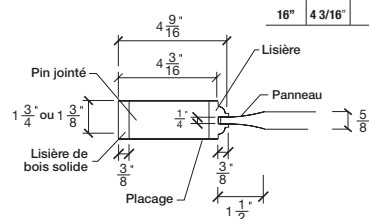

FICHE TECHNIQUE - SPEC SHEET

Porte française / French Door

Modèle / Model

304C

INTERMAT

PORTES, ESCALIERS ET BOISERIES

LARGEURS			
36"	4 3/16"	27 5/8"	4 3/16"
34"	4 3/16"	25 5/8"	4 3/16"
32"	4 3/16"	23 5/8"	4 3/16"
30"	4 3/16"	21 5/8"	4 3/16"
28"	4 3/16"	19 5/8"	4 3/16"
26"	4 3/16"	17 5/8"	4 3/16"
24"	4 3/16"	15 5/8"	4 3/16"
22"	4 3/16"	13 5/8"	4 3/16"
20"	4 3/16"	11 5/8"	4 3/16"
18"	4 3/16"	9 5/8"	4 3/16"
16"	4 3/16"	7 5/8"	4 3/16"

LARGEURS			
36"	4 3/16"	27 5/8"	4 3/16"
34"	4 3/16"	25 5/8"	4 3/16"
32"	4 3/16"	23 5/8"	4 3/16"
30"	4 3/16"	21 5/8"	4 3/16"
28"	4 3/16"	19 5/8"	4 3/16"
26"	4 3/16"	17 5/8"	4 3/16"
24"	4 3/16"	15 5/8"	4 3/16"
22"	4 3/16"	13 5/8"	4 3/16"
20"	4 3/16"	11 5/8"	4 3/16"
18"	4 3/16"	9 5/8"	4 3/16"
16"	4 3/16"	7 5/8"	4 3/16"

LARGEURS			
36"	4 3/16"	27 5/8"	4 3/16"
34"	4 3/16"	25 5/8"	4 3/16"
32"	4 3/16"	23 5/8"	4 3/16"
30"	4 3/16"	21 5/8"	4 3/16"
28"	4 3/16"	19 5/8"	4 3/16"
26"	4 3/16"	17 5/8"	4 3/16"
24"	4 3/16"	15 5/8"	4 3/16"
22"	4 3/16"	13 5/8"	4 3/16"
20"	4 3/16"	11 5/8"	4 3/16"
18"	4 3/16"	9 5/8"	4 3/16"
16"	4 3/16"	7 5/8"	4 3/16"

BATTANT

* Placage de bois sur portes à essence seulement