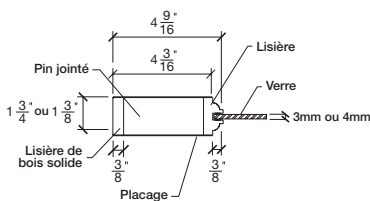

FICHE TECHNIQUE - SPEC SHEET

Porte française / French Door

Modèle / Model

304C

INTERMAT

PORTES, ESCALIERS ET BOISERIES

LARGEURS			
36"	4 3/16"	27 5/8"	4 3/16"
34"	4 3/16"	25 5/8"	4 3/16"
32"	4 3/16"	23 5/8"	4 3/16"
30"	4 3/16"	21 5/8"	4 3/16"
28"	4 3/16"	19 5/8"	4 3/16"
26"	4 3/16"	17 5/8"	4 3/16"
24"	4 3/16"	15 5/8"	4 3/16"
22"	4 3/16"	13 5/8"	4 3/16"
20"	4 3/16"	11 5/8"	4 3/16"
18"	4 3/16"	9 5/8"	4 3/16"
16"	4 3/16"	7 5/8"	4 3/16"

LARGEURS			
36"	4 3/16"	27 5/8"	4 3/16"
34"	4 3/16"	25 5/8"	4 3/16"
32"	4 3/16"	23 5/8"	4 3/16"
30"	4 3/16"	21 5/8"	4 3/16"
28"	4 3/16"	19 5/8"	4 3/16"
26"	4 3/16"	17 5/8"	4 3/16"
24"	4 3/16"	15 5/8"	4 3/16"
22"	4 3/16"	13 5/8"	4 3/16"
20"	4 3/16"	11 5/8"	4 3/16"
18"	4 3/16"	9 5/8"	4 3/16"
16"	4 3/16"	7 5/8"	4 3/16"