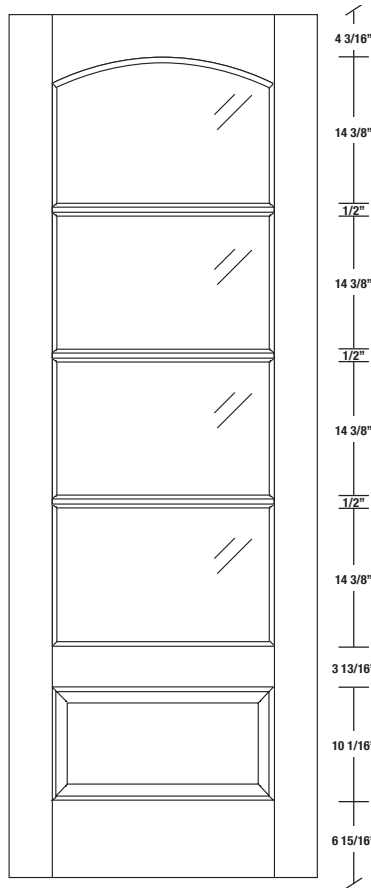

FICHE TECHNIQUE - SPEC SHEET

Porte française / French Door

Modèle / Model

304C

INTERMAT

PORTES, ESCALIERS ET BOISERIES

LARGEURS			
36"	4 3/16"	27 5/8"	4 3/16"
34"	4 3/16"	25 5/8"	4 3/16"
32"	4 3/16"	23 5/8"	4 3/16"
30"	4 3/16"	21 5/8"	4 3/16"
28"	4 3/16"	19 5/8"	4 3/16"
26"	4 3/16"	17 5/8"	4 3/16"
24"	4 3/16"	15 5/8"	4 3/16"
22"	4 3/16"	13 5/8"	4 3/16"
20"	4 3/16"	11 5/8"	4 3/16"
18"	4 3/16"	9 5/8"	4 3/16"
16"	4 3/16"	7 5/8"	4 3/16"

LARGEURS			
36"	4 3/16"	27 5/8"	4 3/16"
34"	4 3/16"	25 5/8"	4 3/16"
32"	4 3/16"	23 5/8"	4 3/16"
30"	4 3/16"	21 5/8"	4 3/16"
28"	4 3/16"	19 5/8"	4 3/16"
26"	4 3/16"	17 5/8"	4 3/16"
24"	4 3/16"	15 5/8"	4 3/16"
22"	4 3/16"	13 5/8"	4 3/16"
20"	4 3/16"	11 5/8"	4 3/16"
18"	4 3/16"	9 5/8"	4 3/16"
16"	4 3/16"	7 5/8"	4 3/16"