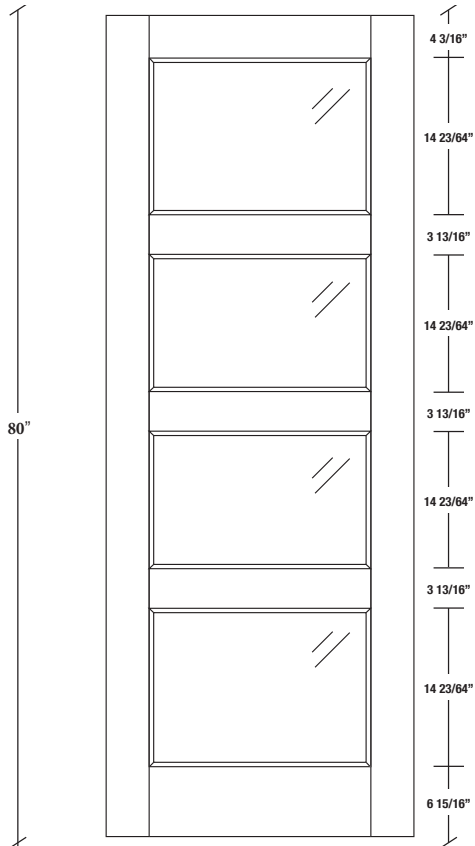

FICHE TECHNIQUE - SPEC SHEET

INTERMAT
PORTES, ESCALIERS ET BOISERIES

Porte française / French Door

Modèle / Model

304H

LARGEURS			
36"	4 3/16"	27 5/8"	4 3/16"
34"	4 3/16"	25 5/8"	4 3/16"
32"	4 3/16"	23 5/8"	4 3/16"
30"	4 3/16"	21 5/8"	4 3/16"
28"	4 3/16"	19 5/8"	4 3/16"
26"	4 3/16"	17 5/8"	4 3/16"
24"	4 3/16"	15 5/8"	4 3/16"
22"	4 3/16"	13 5/8"	4 3/16"
20"	4 3/16"	11 5/8"	4 3/16"
18"	4 3/16"	9 5/8"	4 3/16"
16"	4 3/16"	7 5/8"	4 3/16"

LARGEURS			
36"	4 3/16"	27 5/8"	4 3/16"
34"	4 3/16"	25 5/8"	4 3/16"
32"	4 3/16"	23 5/8"	4 3/16"
30"	4 3/16"	21 5/8"	4 3/16"
28"	4 3/16"	19 5/8"	4 3/16"
26"	4 3/16"	17 5/8"	4 3/16"
24"	4 3/16"	15 5/8"	4 3/16"
22"	4 3/16"	13 5/8"	4 3/16"
20"	4 3/16"	11 5/8"	4 3/16"
18"	4 3/16"	9 5/8"	4 3/16"
16"	4 3/16"	7 5/8"	4 3/16"