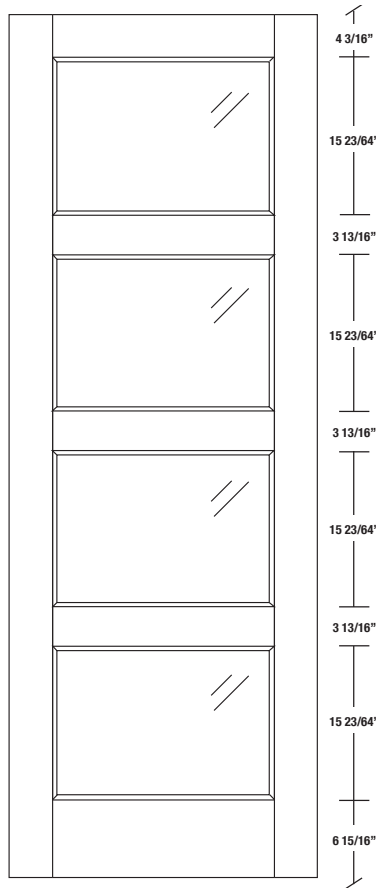

FICHE TECHNIQUE - SPEC SHEET

INTERMAT
PORTES, ESCALIERS ET BOISERIES

Porte française / French Door

Modèle / Model

304H

LARGEURS			
36"	4 3/16"	27 5/8"	4 3/16"
34"	4 3/16"	25 5/8"	4 3/16"
32"	4 3/16"	23 5/8"	4 3/16"
30"	4 3/16"	21 5/8"	4 3/16"
28"	4 3/16"	19 5/8"	4 3/16"
26"	4 3/16"	17 5/8"	4 3/16"
24"	4 3/16"	15 5/8"	4 3/16"
22"	4 3/16"	13 5/8"	4 3/16"
20"	4 3/16"	11 5/8"	4 3/16"
18"	4 3/16"	9 5/8"	4 3/16"
16"	4 3/16"	7 5/8"	4 3/16"

LARGEURS			
36"	4 3/16"	27 5/8"	4 3/16"
34"	4 3/16"	25 5/8"	4 3/16"
32"	4 3/16"	23 5/8"	4 3/16"
30"	4 3/16"	21 5/8"	4 3/16"
28"	4 3/16"	19 5/8"	4 3/16"
26"	4 3/16"	17 5/8"	4 3/16"
24"	4 3/16"	15 5/8"	4 3/16"
22"	4 3/16"	13 5/8"	4 3/16"
20"	4 3/16"	11 5/8"	4 3/16"
18"	4 3/16"	9 5/8"	4 3/16"
16"	4 3/16"	7 5/8"	4 3/16"