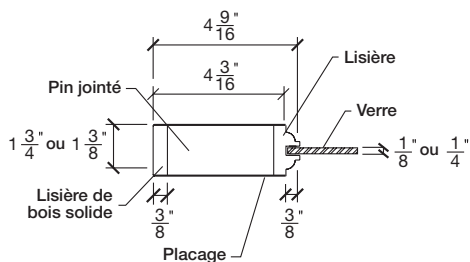

FICHE TECHNIQUE - SPEC SHEET

INTERMAT
PORTES, ESCALIERS ET BOISERIES

Porte française / French Door

Modèle / Model

304H

LARGEURS			
36"	4 3/16"	27 5/8"	4 3/16"
34"	4 3/16"	25 5/8"	4 3/16"
32"	4 3/16"	23 5/8"	4 3/16"
30"	4 3/16"	21 5/8"	4 3/16"
28"	4 3/16"	19 5/8"	4 3/16"
26"	4 3/16"	17 5/8"	4 3/16"
24"	4 3/16"	15 5/8"	4 3/16"
22"	4 3/16"	13 5/8"	4 3/16"
20"	4 3/16"	11 5/8"	4 3/16"
18"	4 3/16"	9 5/8"	4 3/16"
16"	4 3/16"	7 5/8"	4 3/16"

LARGEURS			
36"	4 3/16"	27 5/8"	4 3/16"
34"	4 3/16"	25 5/8"	4 3/16"
32"	4 3/16"	23 5/8"	4 3/16"
30"	4 3/16"	21 5/8"	4 3/16"
28"	4 3/16"	19 5/8"	4 3/16"
26"	4 3/16"	17 5/8"	4 3/16"
24"	4 3/16"	15 5/8"	4 3/16"
22"	4 3/16"	13 5/8"	4 3/16"
20"	4 3/16"	11 5/8"	4 3/16"
18"	4 3/16"	9 5/8"	4 3/16"
16"	4 3/16"	7 5/8"	4 3/16"