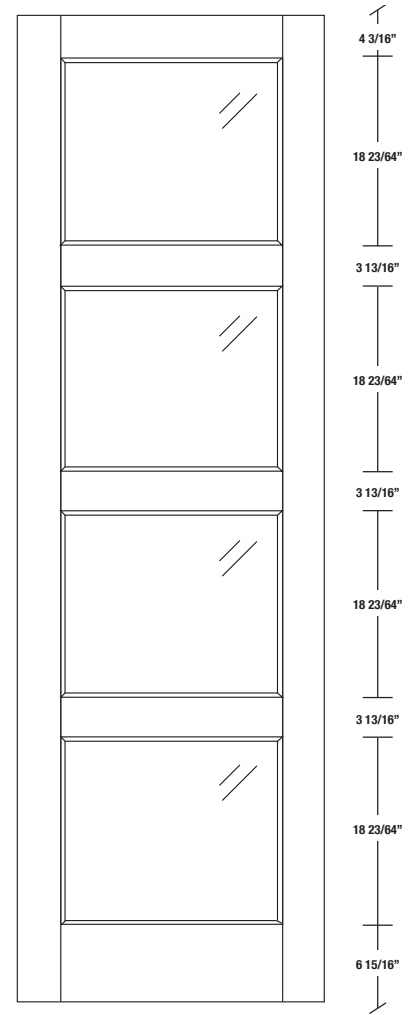

FICHE TECHNIQUE - SPEC SHEET

INTERMAT
PORTES, ESCALIERS ET BOISERIES

Porte française / French Door

Modèle / Model

304H

LARGEURS			
36"	4 3/16"	27 5/8"	4 3/16"
34"	4 3/16"	25 5/8"	4 3/16"
32"	4 3/16"	23 5/8"	4 3/16"
30"	4 3/16"	21 5/8"	4 3/16"
28"	4 3/16"	19 5/8"	4 3/16"
26"	4 3/16"	17 5/8"	4 3/16"
24"	4 3/16"	15 5/8"	4 3/16"
22"	4 3/16"	13 5/8"	4 3/16"
20"	4 3/16"	11 5/8"	4 3/16"
18"	4 3/16"	9 5/8"	4 3/16"
16"	4 3/16"	7 5/8"	4 3/16"

LARGEURS			
36"	4 3/16"	27 5/8"	4 3/16"
34"	4 3/16"	25 5/8"	4 3/16"
32"	4 3/16"	23 5/8"	4 3/16"
30"	4 3/16"	21 5/8"	4 3/16"
28"	4 3/16"	19 5/8"	4 3/16"
26"	4 3/16"	17 5/8"	4 3/16"
24"	4 3/16"	15 5/8"	4 3/16"
22"	4 3/16"	13 5/8"	4 3/16"
20"	4 3/16"	11 5/8"	4 3/16"
18"	4 3/16"	9 5/8"	4 3/16"
16"	4 3/16"	7 5/8"	4 3/16"