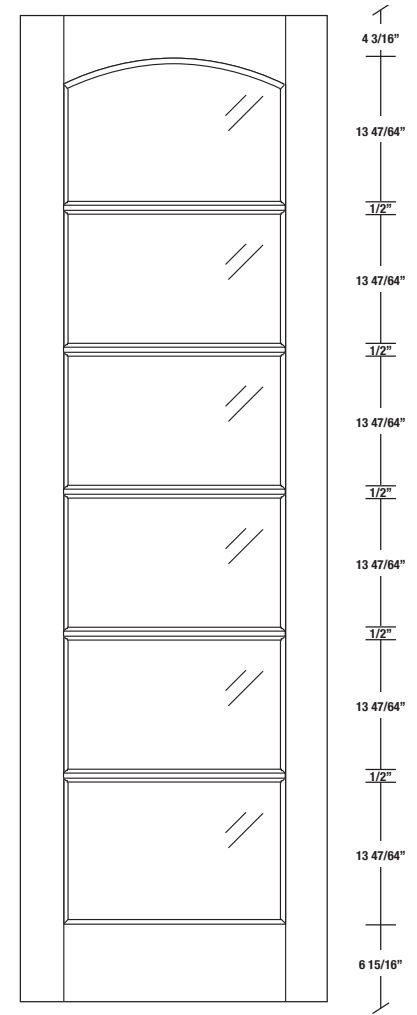

FICHE TECHNIQUE - SPEC SHEET

INTERMAT
PORTES, ESCALIERS ET BOISERIES

Porte française / French Door

Modèle / Model
305C

84"
96"

LARGEURS			
36"	4 3/16"	27 5/8"	4 3/16"
34"	4 3/16"	25 5/8"	4 3/16"
32"	4 3/16"	23 5/8"	4 3/16"
30"	4 3/16"	21 5/8"	4 3/16"
28"	4 3/16"	19 5/8"	4 3/16"
26"	4 3/16"	17 5/8"	4 3/16"
24"	4 3/16"	15 5/8"	4 3/16"
22"	4 3/16"	13 5/8"	4 3/16"
20"	4 3/16"	11 5/8"	4 3/16"
18"	4 3/16"	9 5/8"	4 3/16"
16"	4 3/16"	7 5/8"	4 3/16"

LARGEURS			
36"	4 3/16"	27 5/8"	4 3/16"
34"	4 3/16"	25 5/8"	4 3/16"
32"	4 3/16"	23 5/8"	4 3/16"
30"	4 3/16"	21 5/8"	4 3/16"
28"	4 3/16"	19 5/8"	4 3/16"
26"	4 3/16"	17 5/8"	4 3/16"
24"	4 3/16"	15 5/8"	4 3/16"
22"	4 3/16"	13 5/8"	4 3/16"
20"	4 3/16"	11 5/8"	4 3/16"
18"	4 3/16"	9 5/8"	4 3/16"
16"	4 3/16"	7 5/8"	4 3/16"