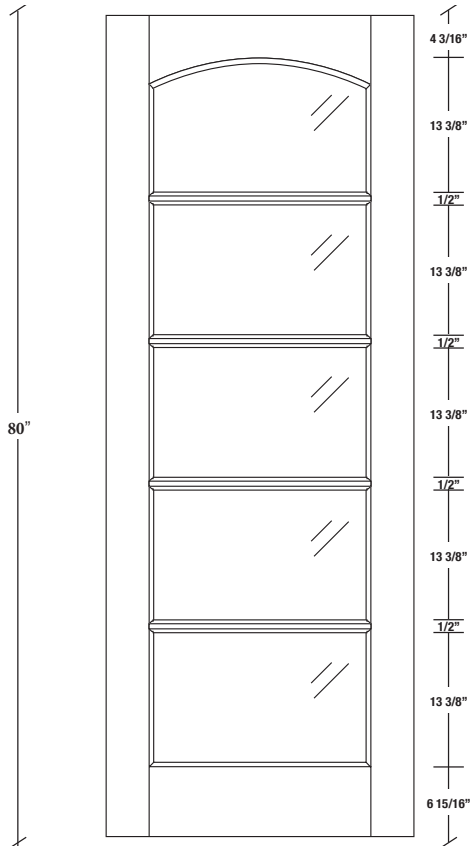

FICHE TECHNIQUE - SPEC SHEET

INTERMAT
PORTES, ESCALIERS ET BOISERIES

Porte française / French Door

Modèle / Model
305C

84"
96"

LARGEURS			
36"	4 3/16"	27 5/8"	4 3/16"
34"	4 3/16"	25 5/8"	4 3/16"
32"	4 3/16"	23 5/8"	4 3/16"
30"	4 3/16"	21 5/8"	4 3/16"
28"	4 3/16"	19 5/8"	4 3/16"
26"	4 3/16"	17 5/8"	4 3/16"
24"	4 3/16"	15 5/8"	4 3/16"
22"	4 3/16"	13 5/8"	4 3/16"
20"	4 3/16"	11 5/8"	4 3/16"
18"	4 3/16"	9 5/8"	4 3/16"
16"	4 3/16"	7 5/8"	4 3/16"

LARGEURS			
36"	4 3/16"	27 5/8"	4 3/16"
34"	4 3/16"	25 5/8"	4 3/16"
32"	4 3/16"	23 5/8"	4 3/16"
30"	4 3/16"	21 5/8"	4 3/16"
28"	4 3/16"	19 5/8"	4 3/16"
26"	4 3/16"	17 5/8"	4 3/16"
24"	4 3/16"	15 5/8"	4 3/16"
22"	4 3/16"	13 5/8"	4 3/16"
20"	4 3/16"	11 5/8"	4 3/16"
18"	4 3/16"	9 5/8"	4 3/16"
16"	4 3/16"	7 5/8"	4 3/16"