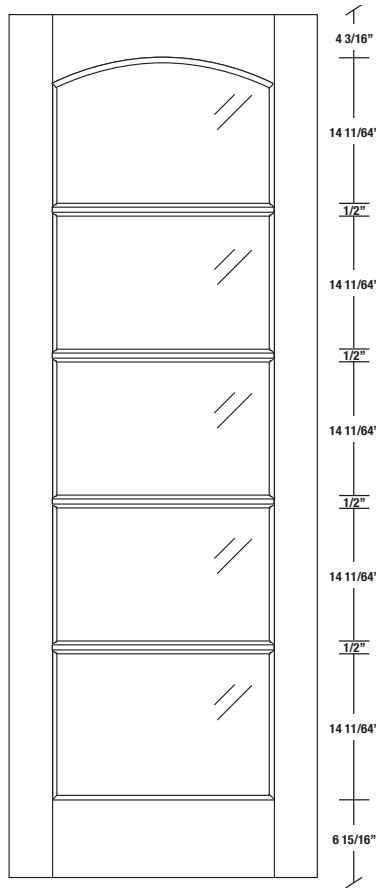

FICHE TECHNIQUE - SPEC SHEET

INTERMAT
PORTES, ESCALIERS ET BOISERIES

Porte française / French Door

Modèle / Model
305C

84"
96"

LARGEURS			
36"	4 3/16"	27 5/8"	4 3/16"
34"	4 3/16"	25 5/8"	4 3/16"
32"	4 3/16"	23 5/8"	4 3/16"
30"	4 3/16"	21 5/8"	4 3/16"
28"	4 3/16"	19 5/8"	4 3/16"
26"	4 3/16"	17 5/8"	4 3/16"
24"	4 3/16"	15 5/8"	4 3/16"
22"	4 3/16"	13 5/8"	4 3/16"
20"	4 3/16"	11 5/8"	4 3/16"
18"	4 3/16"	9 5/8"	4 3/16"
16"	4 3/16"	7 5/8"	4 3/16"

LARGEURS			
36"	4 3/16"	27 5/8"	4 3/16"
34"	4 3/16"	25 5/8"	4 3/16"
32"	4 3/16"	23 5/8"	4 3/16"
30"	4 3/16"	21 5/8"	4 3/16"
28"	4 3/16"	19 5/8"	4 3/16"
26"	4 3/16"	17 5/8"	4 3/16"
24"	4 3/16"	15 5/8"	4 3/16"
22"	4 3/16"	13 5/8"	4 3/16"
20"	4 3/16"	11 5/8"	4 3/16"
18"	4 3/16"	9 5/8"	4 3/16"
16"	4 3/16"	7 5/8"	4 3/16"