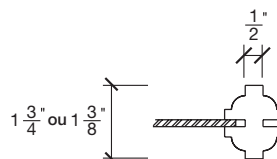

FICHE TECHNIQUE - SPEC SHEET

INTERMAT
PORTES, ESCALIERS ET BOISERIES

Porte française / French Door

Modèle / Model
305C

84"
96"

LARGEURS			
36"	4 3/16"	27 5/8"	4 3/16"
34"	4 3/16"	25 5/8"	4 3/16"
32"	4 3/16"	23 5/8"	4 3/16"
30"	4 3/16"	21 5/8"	4 3/16"
28"	4 3/16"	19 5/8"	4 3/16"
26"	4 3/16"	17 5/8"	4 3/16"
24"	4 3/16"	15 5/8"	4 3/16"
22"	4 3/16"	13 5/8"	4 3/16"
20"	4 3/16"	11 5/8"	4 3/16"
18"	4 3/16"	9 5/8"	4 3/16"
16"	4 3/16"	7 5/8"	4 3/16"

LARGEURS			
36"	4 3/16"	27 5/8"	4 3/16"
34"	4 3/16"	25 5/8"	4 3/16"
32"	4 3/16"	23 5/8"	4 3/16"
30"	4 3/16"	21 5/8"	4 3/16"
28"	4 3/16"	19 5/8"	4 3/16"
26"	4 3/16"	17 5/8"	4 3/16"
24"	4 3/16"	15 5/8"	4 3/16"
22"	4 3/16"	13 5/8"	4 3/16"
20"	4 3/16"	11 5/8"	4 3/16"
18"	4 3/16"	9 5/8"	4 3/16"
16"	4 3/16"	7 5/8"	4 3/16"

LARGEURS			
36"	4 3/16"	27 5/8"	4 3/16"
34"	4 3/16"	25 5/8"	4 3/16"
32"	4 3/16"	23 5/8"	4 3/16"
30"	4 3/16"	21 5/8"	4 3/16"
28"	4 3/16"	19 5/8"	4 3/16"
26"	4 3/16"	17 5/8"	4 3/16"
24"	4 3/16"	15 5/8"	4 3/16"
22"	4 3/16"	13 5/8"	4 3/16"
20"	4 3/16"	11 5/8"	4 3/16"
18"	4 3/16"	9 5/8"	4 3/16"
16"	4 3/16"	7 5/8"	4 3/16"

BARROTIN