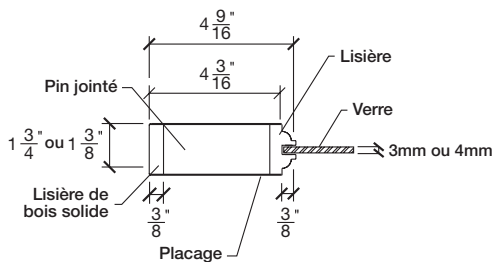

FICHE TECHNIQUE - SPEC SHEET

INTERMAT
PORTES, ESCALIERS ET BOISERIES

Porte française / French Door

Modèle / Model
305C

84"
96"

LARGEURS			
36"	4 3/16"	27 5/8"	4 3/16"
34"	4 3/16"	25 5/8"	4 3/16"
32"	4 3/16"	23 5/8"	4 3/16"
30"	4 3/16"	21 5/8"	4 3/16"
28"	4 3/16"	19 5/8"	4 3/16"
26"	4 3/16"	17 5/8"	4 3/16"
24"	4 3/16"	15 5/8"	4 3/16"
22"	4 3/16"	13 5/8"	4 3/16"
20"	4 3/16"	11 5/8"	4 3/16"
18"	4 3/16"	9 5/8"	4 3/16"
16"	4 3/16"	7 5/8"	4 3/16"

LARGEURS			
36"	4 3/16"	27 5/8"	4 3/16"
34"	4 3/16"	25 5/8"	4 3/16"
32"	4 3/16"	23 5/8"	4 3/16"
30"	4 3/16"	21 5/8"	4 3/16"
28"	4 3/16"	19 5/8"	4 3/16"
26"	4 3/16"	17 5/8"	4 3/16"
24"	4 3/16"	15 5/8"	4 3/16"
22"	4 3/16"	13 5/8"	4 3/16"
20"	4 3/16"	11 5/8"	4 3/16"
18"	4 3/16"	9 5/8"	4 3/16"
16"	4 3/16"	7 5/8"	4 3/16"