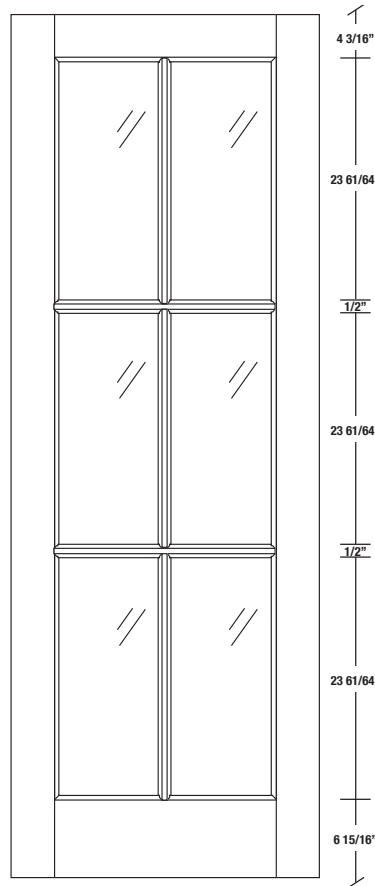

## Porte française / French Door

Modèle / Model

# INTERMAT

PORTES, ESCALIERS ET BOISERIES

LARGEURS			
36"	4 3/16"	27 5/8"	4 3/16"
34"	4 3/16"	25 5/8"	4 3/16"
32"	4 3/16"	23 5/8"	4 3/16"
30"	4 3/16"	21 5/8"	4 3/16"
28"	4 3/16"	19 5/8"	4 3/16"
26"	4 3/16"	17 5/8"	4 3/16"
24"	4 3/16"	15 5/8"	4 3/16"
22"	4 3/16"	13 5/8"	4 3/16"
20"	4 3/16"	11 5/8"	4 3/16"

LARGEURS			
36"	4 3/16"	27 5/8"	4 3/16"
34"	4 3/16"	25 5/8"	4 3/16"
32"	4 3/16"	23 5/8"	4 3/16"
30"	4 3/16"	21 5/8"	4 3/16"
28"	4 3/16"	19 5/8"	4 3/16"
26"	4 3/16"	17 5/8"	4 3/16"
24"	4 3/16"	15 5/8"	4 3/16"
22"	4 3/16"	13 5/8"	4 3/16"
20"	4 3/16"	11 5/8"	4 3/16"