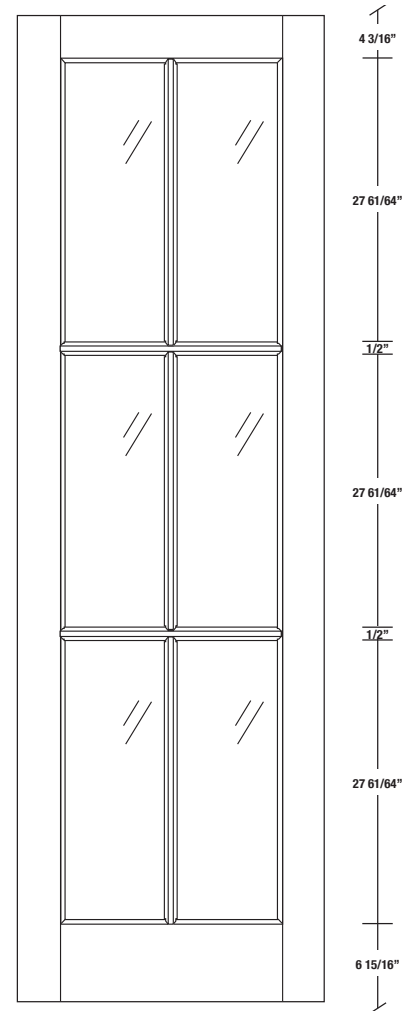

## Porte française / French Door

Modèle / Model

# INTERMAT

PORTES, ESCALIERS ET BOISERIES

LARGEURS			
36"	4 3/16"	27 5/8"	4 3/16"
34"	4 3/16"	25 5/8"	4 3/16"
32"	4 3/16"	23 5/8"	4 3/16"
30"	4 3/16"	21 5/8"	4 3/16"
28"	4 3/16"	19 5/8"	4 3/16"
26"	4 3/16"	17 5/8"	4 3/16"
24"	4 3/16"	15 5/8"	4 3/16"
22"	4 3/16"	13 5/8"	4 3/16"
20"	4 3/16"	11 5/8"	4 3/16"

LARGEURS			
36"	4 3/16"	27 5/8"	4 3/16"
34"	4 3/16"	25 5/8"	4 3/16"
32"	4 3/16"	23 5/8"	4 3/16"
30"	4 3/16"	21 5/8"	4 3/16"
28"	4 3/16"	19 5/8"	4 3/16"
26"	4 3/16"	17 5/8"	4 3/16"
24"	4 3/16"	15 5/8"	4 3/16"
22"	4 3/16"	13 5/8"	4 3/16"
20"	4 3/16"	11 5/8"	4 3/16"