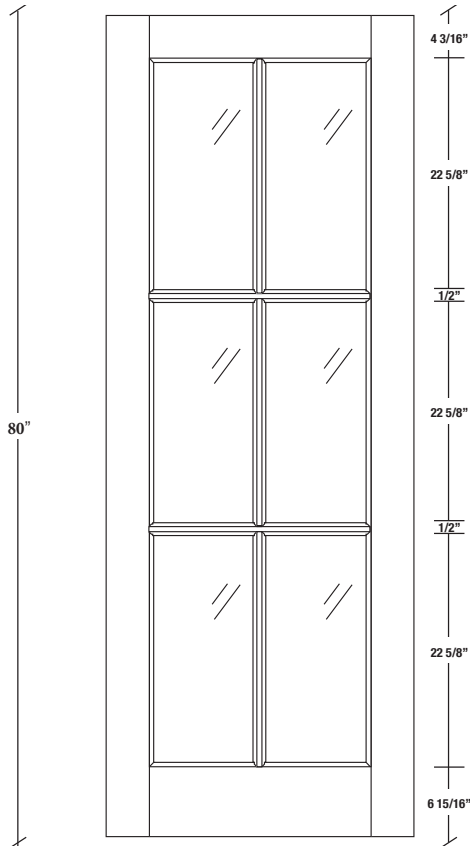

## Porte française / French Door

Modèle / Model

# INTERMAT

PORTES, ESCALIERS ET BOISERIES

LARGEURS			
36"	4 3/16"	27 5/8"	4 3/16"
34"	4 3/16"	25 5/8"	4 3/16"
32"	4 3/16"	23 5/8"	4 3/16"
30"	4 3/16"	21 5/8"	4 3/16"
28"	4 3/16"	19 5/8"	4 3/16"
26"	4 3/16"	17 5/8"	4 3/16"
24"	4 3/16"	15 5/8"	4 3/16"
22"	4 3/16"	13 5/8"	4 3/16"
20"	4 3/16"	11 5/8"	4 3/16"

LARGEURS			
36"	4 3/16"	27 5/8"	4 3/16"
34"	4 3/16"	25 5/8"	4 3/16"
32"	4 3/16"	23 5/8"	4 3/16"
30"	4 3/16"	21 5/8"	4 3/16"
28"	4 3/16"	19 5/8"	4 3/16"
26"	4 3/16"	17 5/8"	4 3/16"
24"	4 3/16"	15 5/8"	4 3/16"
22"	4 3/16"	13 5/8"	4 3/16"
20"	4 3/16"	11 5/8"	4 3/16"