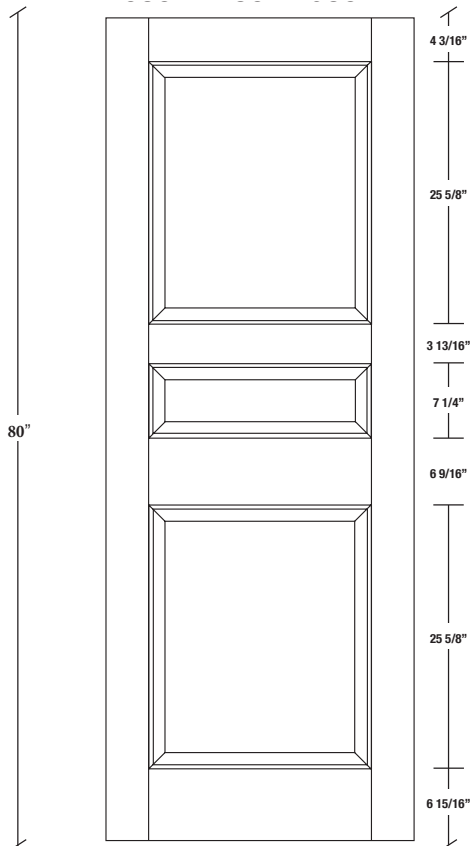

## Porte à panneaux / Panelled Door

Modèle / Model

**2035**

# INTERMAT

PORTES, ESCALIERS ET BOISERIES

LARGEURS			
36"	4 3/16"	27 5/8"	4 3/16"
34"	4 3/16"	25 5/8"	4 3/16"
32"	4 3/16"	23 5/8"	4 3/16"
30"	4 3/16"	21 5/8"	4 3/16"
28"	4 3/16"	19 5/8"	4 3/16"
26"	4 3/16"	17 5/8"	4 3/16"
24"	4 3/16"	15 5/8"	4 3/16"
22"	4 3/16"	13 5/8"	4 3/16"
20"	4 3/16"	11 5/8"	4 3/16"
18"	4 3/16"	9 5/8"	4 3/16"
16"	4 3/16"	7 5/8"	4 3/16"

LARGEURS			
36"	4 3/16"	27 5/8"	4 3/16"
34"	4 3/16"	25 5/8"	4 3/16"
32"	4 3/16"	23 5/8"	4 3/16"
30"	4 3/16"	21 5/8"	4 3/16"
28"	4 3/16"	19 5/8"	4 3/16"
26"	4 3/16"	17 5/8"	4 3/16"
24"	4 3/16"	15 5/8"	4 3/16"
22"	4 3/16"	13 5/8"	4 3/16"
20"	4 3/16"	11 5/8"	4 3/16"
18"	4 3/16"	9 5/8"	4 3/16"
16"	4 3/16"	7 5/8"	4 3/16"