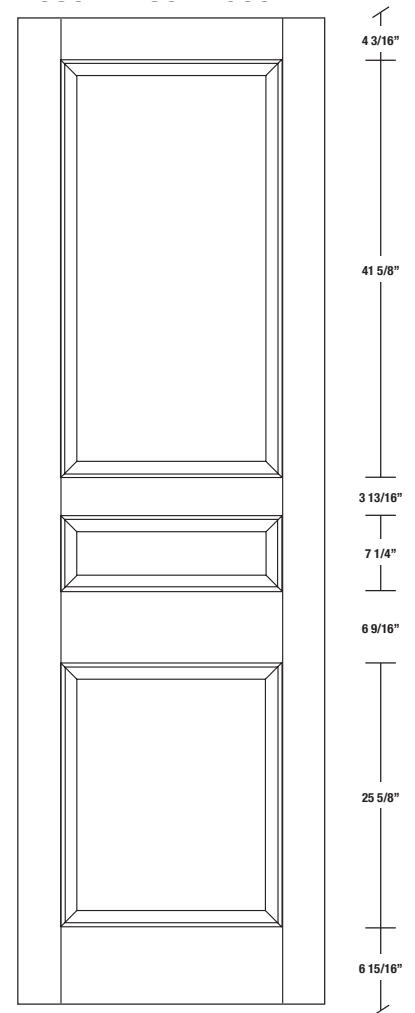

## Porte à panneaux / Panelled Door

Modèle / Model

**2035**

# INTERMAT

PORTES, ESCALIERS ET BOISERIES

LARGEURS			
36"	4 3/16"	27 5/8"	4 3/16"
34"	4 3/16"	25 5/8"	4 3/16"
32"	4 3/16"	23 5/8"	4 3/16"
30"	4 3/16"	21 5/8"	4 3/16"
28"	4 3/16"	19 5/8"	4 3/16"
26"	4 3/16"	17 5/8"	4 3/16"
24"	4 3/16"	15 5/8"	4 3/16"
22"	4 3/16"	13 5/8"	4 3/16"
20"	4 3/16"	11 5/8"	4 3/16"
18"	4 3/16"	9 5/8"	4 3/16"
16"	4 3/16"	7 5/8"	4 3/16"

LARGEURS			
36"	4 3/16"	27 5/8"	4 3/16"
34"	4 3/16"	25 5/8"	4 3/16"
32"	4 3/16"	23 5/8"	4 3/16"
30"	4 3/16"	21 5/8"	4 3/16"
28"	4 3/16"	19 5/8"	4 3/16"
26"	4 3/16"	17 5/8"	4 3/16"
24"	4 3/16"	15 5/8"	4 3/16"
22"	4 3/16"	13 5/8"	4 3/16"
20"	4 3/16"	11 5/8"	4 3/16"
18"	4 3/16"	9 5/8"	4 3/16"
16"	4 3/16"	7 5/8"	4 3/16"