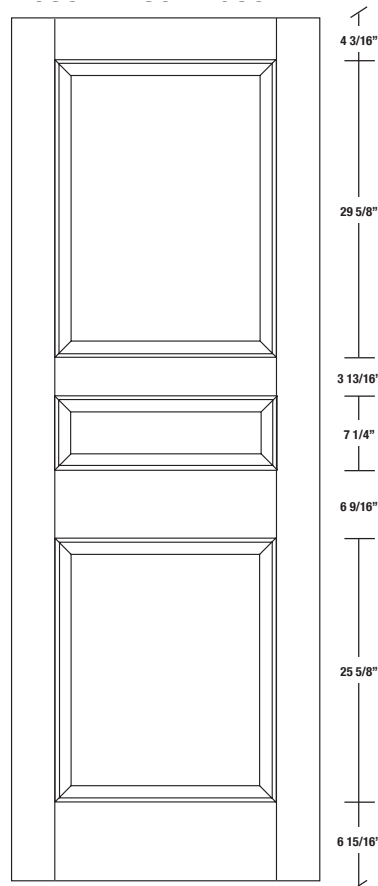

## Porte à panneaux / Panelled Door

Modèle / Model

**2035**

# INTERMAT

PORTES, ESCALIERS ET BOISERIES

LARGEURS			
36"	4 3/16"	27 5/8"	4 3/16"
34"	4 3/16"	25 5/8"	4 3/16"
32"	4 3/16"	23 5/8"	4 3/16"
30"	4 3/16"	21 5/8"	4 3/16"
28"	4 3/16"	19 5/8"	4 3/16"
26"	4 3/16"	17 5/8"	4 3/16"
24"	4 3/16"	15 5/8"	4 3/16"
22"	4 3/16"	13 5/8"	4 3/16"
20"	4 3/16"	11 5/8"	4 3/16"
18"	4 3/16"	9 5/8"	4 3/16"
16"	4 3/16"	7 5/8"	4 3/16"

LARGEURS			
36"	4 3/16"	27 5/8"	4 3/16"
34"	4 3/16"	25 5/8"	4 3/16"
32"	4 3/16"	23 5/8"	4 3/16"
30"	4 3/16"	21 5/8"	4 3/16"
28"	4 3/16"	19 5/8"	4 3/16"
26"	4 3/16"	17 5/8"	4 3/16"
24"	4 3/16"	15 5/8"	4 3/16"
22"	4 3/16"	13 5/8"	4 3/16"
20"	4 3/16"	11 5/8"	4 3/16"
18"	4 3/16"	9 5/8"	4 3/16"
16"	4 3/16"	7 5/8"	4 3/16"