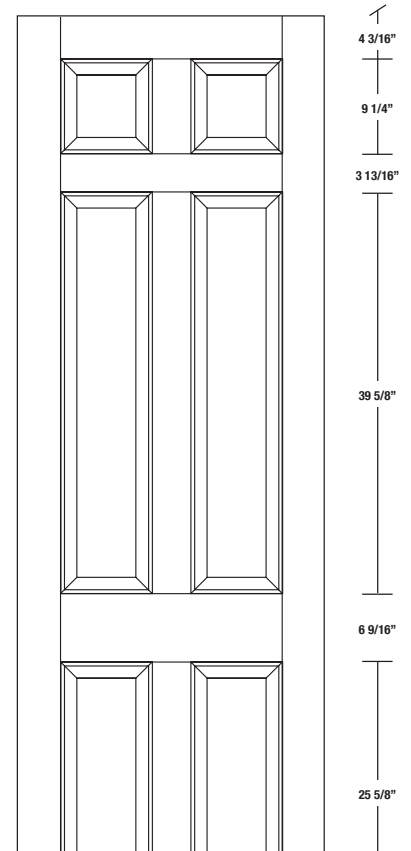

FICHE TECHNIQUE - SPEC SHEET

Porte à panneaux / Panelled Door

Modèle / Model

206

INTERMAT

PORTES, ESCALIERS ET BOISERIES

LARGEURS	36"	34"	32"	30"	28"	26"	24"
4 3/16"	11 29/32"	3 13/16"	11 29/32"	4 3/16"			
4 3/16"	10 29/32"	3 13/16"	10 29/32"	4 3/16"			
4 3/16"	9 29/32"	3 13/16"	9 29/32"	4 3/16"			
4 3/16"	8 29/32"	3 13/16"	8 29/32"	4 3/16"			
4 3/16"	7 29/32"	3 13/16"	7 29/32"	4 3/16"			
4 3/16"	6 29/32"	3 13/16"	6 29/32"	4 3/16"			
4 3/16"	5 29/32"	3 13/16"	5 29/32"	4 3/16"			

LARGEURS	36"	34"	32"	30"	28"	26"	24"
4 3/16"	11 29/32"	3 13/16"	11 29/32"	4 3/16"			
4 3/16"	10 29/32"	3 13/16"	10 29/32"	4 3/16"			
4 3/16"	9 29/32"	3 13/16"	9 29/32"	4 3/16"			
4 3/16"	8 29/32"	3 13/16"	8 29/32"	4 3/16"			
4 3/16"	7 29/32"	3 13/16"	7 29/32"	4 3/16"			
4 3/16"	6 29/32"	3 13/16"	6 29/32"	4 3/16"			
4 3/16"	5 29/32"	3 13/16"	5 29/32"	4 3/16"			