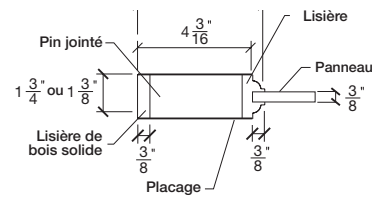

**BATTANT
PANNEAU PLAT**