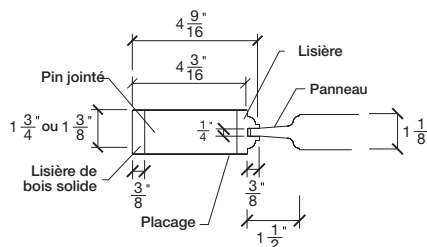

**BATTANT
PANNEAU SOLIDE PROFILÉ**