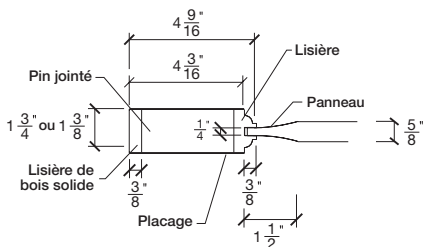

FICHE TECHNIQUE - SPEC SHEET

Porte à panneaux / Panelled Door

Modèle / Model

206

INTERMAT

PORTES, ESCALIERS ET BOISERIES

LARGEURS	36"	34"	32"	30"	28"	26"	24"
4 3/16"	11 29/32"	3 13/16"	11 29/32"	4 3/16"			
4 3/16"	10 29/32"	3 13/16"	10 29/32"	4 3/16"			
4 3/16"	9 29/32"	3 13/16"	9 29/32"	4 3/16"			
4 3/16"	8 29/32"	3 13/16"	8 29/32"	4 3/16"			
4 3/16"	7 29/32"	3 13/16"	7 29/32"	4 3/16"			
4 3/16"	6 29/32"	3 13/16"	6 29/32"	4 3/16"			
4 3/16"	5 29/32"	3 13/16"	5 29/32"	4 3/16"			

LARGEURS	36"	34"	32"	30"	28"	26"	24"
4 3/16"	11 29/32"	3 13/16"	11 29/32"	4 3/16"			
4 3/16"	10 29/32"	3 13/16"	10 29/32"	4 3/16"			
4 3/16"	9 29/32"	3 13/16"	9 29/32"	4 3/16"			
4 3/16"	8 29/32"	3 13/16"	8 29/32"	4 3/16"			
4 3/16"	7 29/32"	3 13/16"	7 29/32"	4 3/16"			
4 3/16"	6 29/32"	3 13/16"	6 29/32"	4 3/16"			
4 3/16"	5 29/32"	3 13/16"	5 29/32"	4 3/16"			