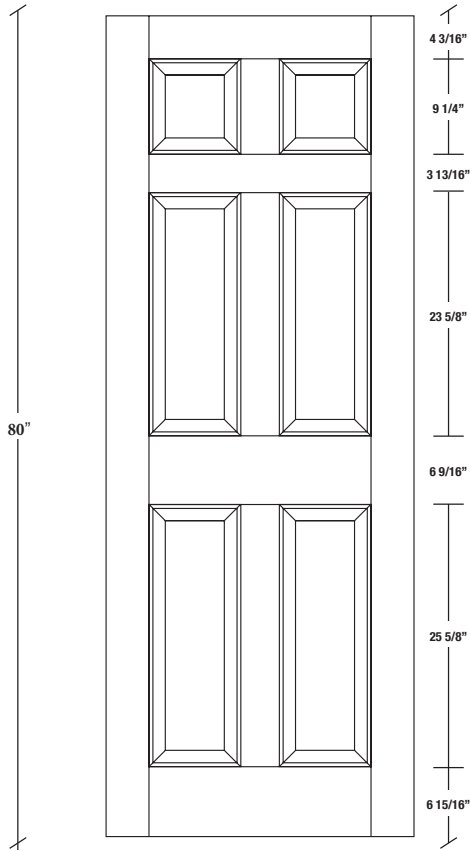

FICHE TECHNIQUE - SPEC SHEET

Porte à panneaux / Panelled Door

Modèle / Model

206

INTERMAT

PORTES, ESCALIERS ET BOISERIES

LARGEURS	36"	34"	32"	30"	28"	26"	24"
4 3/16"	11 29/32"	3 13/16"	11 29/32"	4 3/16"			
4 3/16"	10 29/32"	3 13/16"	10 29/32"	4 3/16"			
4 3/16"	9 29/32"	3 13/16"	9 29/32"	4 3/16"			
4 3/16"	8 29/32"	3 13/16"	8 29/32"	4 3/16"			
4 3/16"	7 29/32"	3 13/16"	7 29/32"	4 3/16"			
4 3/16"	6 29/32"	3 13/16"	6 29/32"	4 3/16"			
4 3/16"	5 29/32"	3 13/16"	5 29/32"	4 3/16"			

LARGEURS	36"	34"	32"	30"	28"	26"	24"
4 3/16"	11 29/32"	3 13/16"	11 29/32"	4 3/16"			
4 3/16"	10 29/32"	3 13/16"	10 29/32"	4 3/16"			
4 3/16"	9 29/32"	3 13/16"	9 29/32"	4 3/16"			
4 3/16"	8 29/32"	3 13/16"	8 29/32"	4 3/16"			
4 3/16"	7 29/32"	3 13/16"	7 29/32"	4 3/16"			
4 3/16"	6 29/32"	3 13/16"	6 29/32"	4 3/16"			
4 3/16"	5 29/32"	3 13/16"	5 29/32"	4 3/16"			