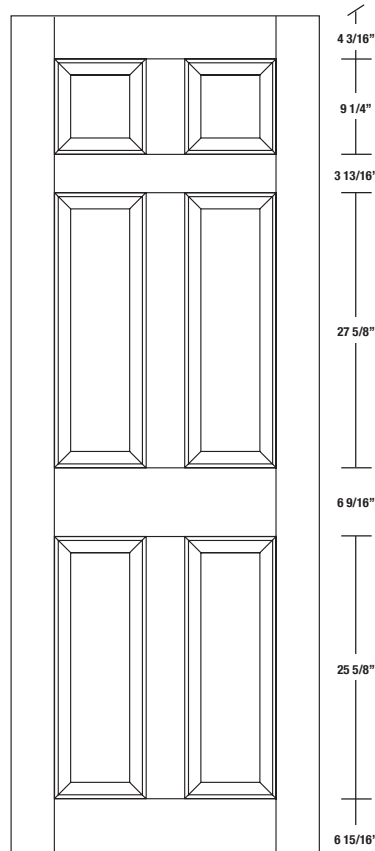

FICHE TECHNIQUE - SPEC SHEET

Porte à panneaux / Panelled Door

Modèle / Model

206

INTERMAT

PORTES, ESCALIERS ET BOISERIES

LARGEURS	36"	34"	32"	30"	28"	26"	24"
4 3/16"	11 29/32"	3 13/16"	11 29/32"	4 3/16"			
4 3/16"	10 29/32"	3 13/16"	10 29/32"	4 3/16"			
4 3/16"	9 29/32"	3 13/16"	9 29/32"	4 3/16"			
4 3/16"	8 29/32"	3 13/16"	8 29/32"	4 3/16"			
4 3/16"	7 29/32"	3 13/16"	7 29/32"	4 3/16"			
4 3/16"	6 29/32"	3 13/16"	6 29/32"	4 3/16"			
4 3/16"	5 29/32"	3 13/16"	5 29/32"	4 3/16"			

LARGEURS	36"	34"	32"	30"	28"	26"	24"
4 3/16"	11 29/32"	3 13/16"	11 29/32"	4 3/16"			
4 3/16"	10 29/32"	3 13/16"	10 29/32"	4 3/16"			
4 3/16"	9 29/32"	3 13/16"	9 29/32"	4 3/16"			
4 3/16"	8 29/32"	3 13/16"	8 29/32"	4 3/16"			
4 3/16"	7 29/32"	3 13/16"	7 29/32"	4 3/16"			
4 3/16"	6 29/32"	3 13/16"	6 29/32"	4 3/16"			
4 3/16"	5 29/32"	3 13/16"	5 29/32"	4 3/16"			