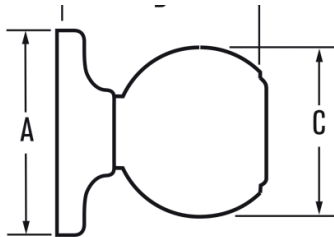

## SPECIFICATIONS

<b>DOOR PREP</b>	Cross Bore 2-1/8" Edge Bore 1" Latch Face 1"x2-1/4"
<b>BACKSET</b>	Adjustable to 2-3/8" or 2-3/4" UL 2-3/4" standard 2-3/8" optional
<b>DOOR THICKNESS</b>	1-3/8"-1-3/4" doors standard thickness 2-1/4" doors optional on GA101 and GA531
<b>CYLINDER</b>	Standard SmartKey Kwikset or Weiser 5pin pin & tumbler available
<b>FACEPLATE</b>	1"x2-1/4" Square, radius corner and drive-in standard
<b>STRIKES</b>	2-1/4" full lip. Specify round corner or square corner Other options available
<b>BOLT</b>	1/2" throw. Nickel plated
<b>DOOR HANDING</b>	Reversible for right or left handed doors
<b>ANSI/BHMA</b>	A156.2 Grade 2
<b>ADA</b>	N/A
<b>UL AVAILABILITY</b>	Meets 3 hour fire rating for all UL functions when fronted latches used Meets 20 minute with square, radius or drive-in latch
<b>ASTM</b>	All Weiser product meets ASTM E 331 water penetration testing

# FICHE TECHNIQUE - SPEC SHEET

**INTERMAT**  
PORTES, ESCALIERS ET BOISERIES

Quincaillerie / Hardware

Modèle / Model

**PHOENIX**

Phoenix	2-5/8"	2-7/16"	2-3/16"
---------	--------	---------	---------

### FULL LIP RADIUS CORNER

A	2-1/4" (57.15 mm)
B	1-5/8" (41.275 mm)
C	1-3/4" (44.45 mm)