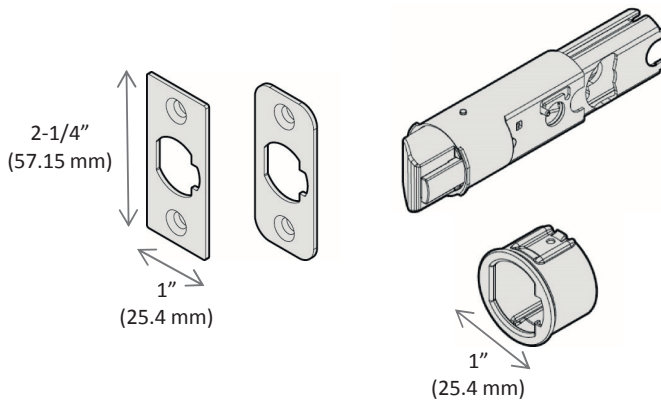

## SPECIFICATIONS

<b>DOOR PREP</b>	Cross Bore 2-1/8" Edge Bore 1" Latch Face 1"x2-1/4"
<b>BACKSET</b>	Adjustable to 2-3/8" or 2-3/4" UL 2-3/4" standard 2-3/8" optional
<b>DOOR THICKNESS</b>	1-3/8"-1-3/4" doors standard thickness 2-1/4" doors optional on GA101 and GA531
<b>CYLINDER</b>	Standard SmartKey Kwikset or Weiser 5pin pin & tumbler available
<b>FACEPLATE</b>	1"x2-1/4" Square, radius corner and drive-in standard
<b>STRIKES</b>	2-1/4" full lip. Specify round corner or square corner Other options available
<b>BOLT</b>	1/2" throw. Nickel plated
<b>DOOR HANDING</b>	Reversible for right or left handed doors
<b>ANSI/BHMA</b>	A156.2 Grade 2
<b>ADA</b>	N/A
<b>UL AVAILABILITY</b>	Meets 3 hour fire rating for all UL functions when fronted latches used Meets 20 minute with square, radius or drive-in latch
<b>ASTM</b>	All Weiser product meets ASTM E 331 water penetration testing

# FICHE TECHNIQUE - SPEC SHEET

**INTERMAT**  
PORTES, ESCALIERS ET BOISERIES

Quincaillerie / Hardware

Modèle / Model

**PHOENIX**

Phoenix	2-5/8"	2-7/16"	2-3/16"
---------	--------	---------	---------

### 6-WAY ADJUSTABLE LATCH