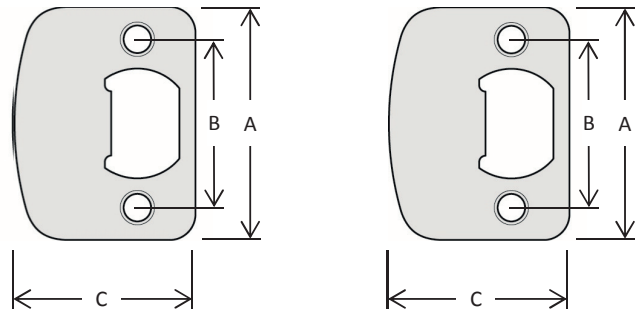

## SPECIFICATIONS

<b>DOOR PREP</b>	Cross Bore 2-1/8" Edge Bore 1" Latch Face 1"x2-1/4"
<b>BACKSET</b>	Adjustable to 2-3/8" or 2-3/4" UL 2-3/4" standard 2-3/8" optional
<b>DOOR THICKNESS</b>	1-3/8"-1-3/4" doors standard thickness 2-1/4" doors optional on GA101 and GA531
<b>CYLINDER</b>	Standard SmartKey Kwikset or Weiser 5pin pin & tumbler available
<b>FACEPLATE</b>	1"x2-1/4" Square, radius corner and drive-in standard
<b>STRIKES</b>	2-1/4" full lip. Specify round corner or square corner Other options available
<b>BOLT</b>	1/2" throw. Nickel plated
<b>DOOR HANDING</b>	Reversible for right or left handed doors
<b>ANSI/BHMA</b>	A156.2 Grade 2
<b>ADA</b>	N/A
<b>UL AVAILABILITY</b>	Meets 3 hour fire rating for all UL functions when fronted latches used Meets 20 minute with square, radius or drive-in latch
<b>ASTM</b>	All Weiser product meets ASTM E 331 water penetration testing

# FICHE TECHNIQUE - SPEC SHEET

**INTERMAT**  
PORTES, ESCALIERS ET BOISERIES

Quincaillerie / Hardware

Modèle / Model

**PHOENIX**

Phoenix	2-5/8"	2-7/16"	2-3/16"
---------	--------	---------	---------

### 6-WAY ADJUSTABLE LATCH

### FULL LIP RADIUS CORNER

A	2-1/4" (57.15 mm)
B	1-5/8" (41.275 mm)
C	1-3/4" (44.45 mm)