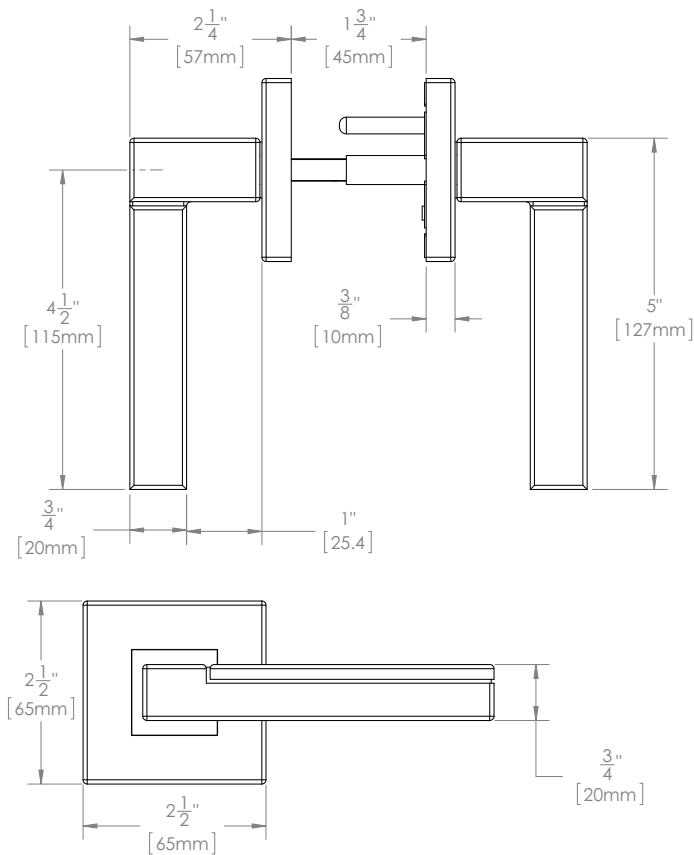

# FICHE TECHNIQUE - SPEC SHEET

Quincaillerie / Hardware

Modèle / Model

**SAYA**

**INTERMAT**

PORTES, ESCALIERS ET BOISERIES

| FUNCTION | BACKSET   | SATIN CHROME/<br>POLISHED CHROME<br>SC/PC | SATIN NICKEL/<br>POLISHED NICKEL<br>SN/PN |
|----------|-----------|---|---|
| PASSAGE  | 2 3/8" BS | MH32R20-T300-SC/PC                        | MH32R20-T300-SN/PN                        |
| PASSAGE  | 2 3/4" BS | MH32R20-T301-SC/PC                        | MH32R20-T301-SN/PN                        |
| PRIVACY  | 2 3/8" BS | MH32R20-T340-SC/PC                        | MH32R20-T340-SN/PN                        |
| PRIVACY  | 2 3/4" BS | MH32R20-T341-SC/PC                        | MH32R20-T341-SN/PN                        |
| DBLD     |           | MH32R20-D390-SC/PC                        | MH32R20-D390-SN/PN                        |
| SGLD     |           | MH32R20-D385-SC/PC                        | MH32R20-D385-SN/PN                        |