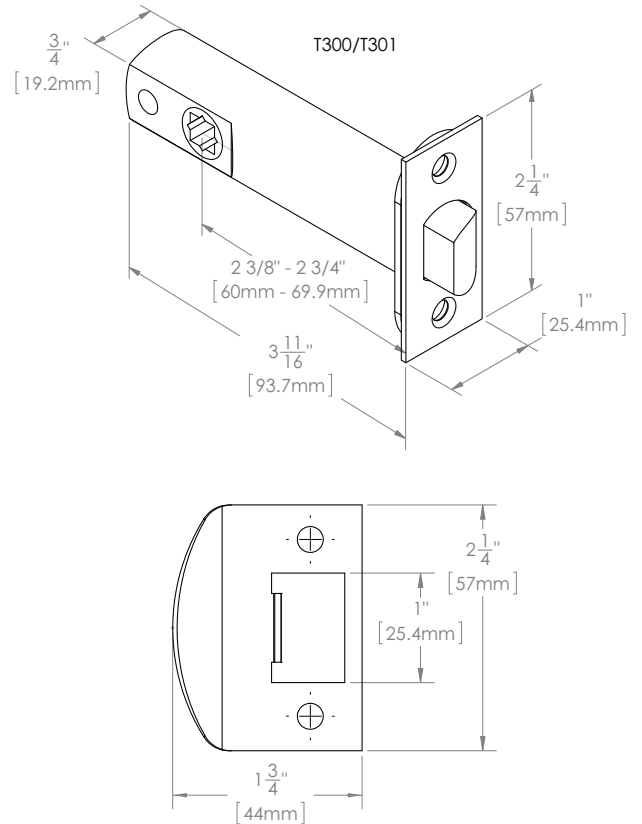

# FICHE TECHNIQUE - SPEC SHEET

Quincaillerie / Hardware

Modèle / Model

**SAYA**

**INTERMAT**

PORTES, ESCALIERS ET BOISERIES

| FUNCTION | BACKSET   | SATIN CHROME/<br>POLISHED CHROME<br>SC/PC | SATIN NICKEL/<br>POLISHED NICKEL<br>SN/PN |
|----------|-----------|---|---|
| PASSAGE  | 2 3/8" BS | MH32R20-T300-SC/PC                        | MH32R20-T300-SN/PN                        |
| PASSAGE  | 2 3/4" BS | MH32R20-T301-SC/PC                        | MH32R20-T301-SN/PN                        |
| PRIVACY  | 2 3/8" BS | MH32R20-T340-SC/PC                        | MH32R20-T340-SN/PN                        |
| PRIVACY  | 2 3/4" BS | MH32R20-T341-SC/PC                        | MH32R20-T341-SN/PN                        |
| DBLD     |           | MH32R20-D390-SC/PC                        | MH32R20-D390-SN/PN                        |
| SGLD     |           | MH32R20-D385-SC/PC                        | MH32R20-D385-SN/PN                        |